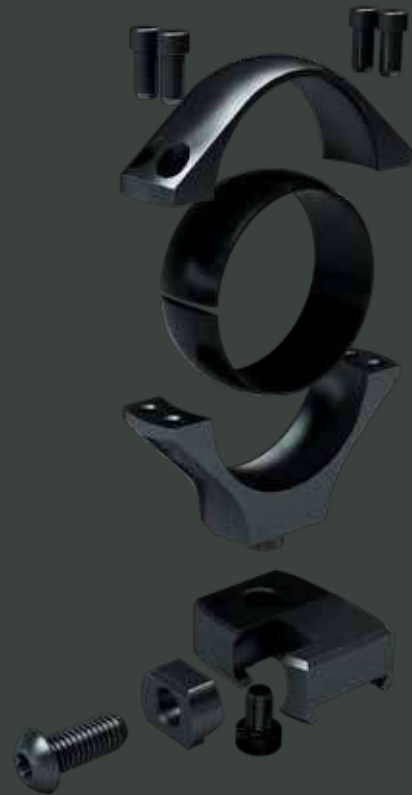

BOLT HANDLE

The Sako Finnfire II has a full metallic bolt handle in the spirit of the old Finnfire.

1025 mm	560 mm	2.8 kg
Total length	Barrel length	Overall weight

CALIBER / RATE OF TWIST:
5+1 magazine: 22 LR / 16.5" | 17 HMR / 9"

ACCESSORIES

A quality rifle deserves quality accessories. The Optilock™ scope mounts perfectly complement Sako manufactured rifles and ensure ultimate accuracy in all circumstances. Long-lasting Sako Optisup suppressors, in turn, have been designed to stand the test of both elements and time, so you are never unprepared when taking a shot.

The standard Optilock™ base features an indexing edge that makes it easier to tighten the ring without any accidental rotation. All Optilock™ bases have a brand new angular design to perfectly go along with the beauty of the rifle itself.