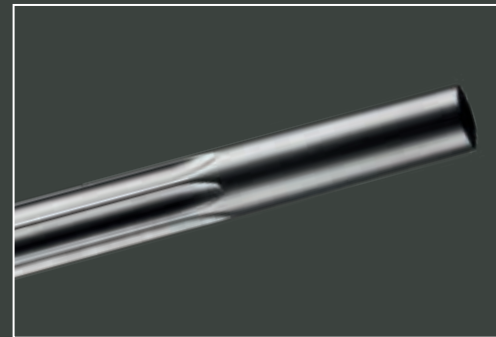

85 SYNTHETIC BLACK

The Sako 85 Synthetic rifle, with its completely matte black-finished design, offers hunters true stealth appearance. The barrel, action, magazine plate and trigger guard are all matching in color with a Soft Touch color-coated stock.