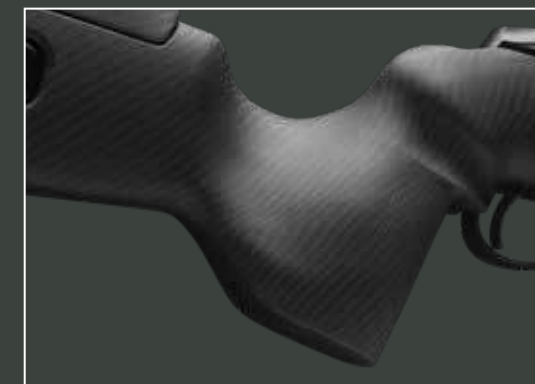

PISTOL GRIP

The ergonomic pistol grip gives you a natural and relaxed grip.

DOUBLE SLING-STUDS

Effortlessly carry the Sako 85 Black Wolf with a bipod whenever needed.

85 CARBONLIGHT

The Sako 85 Carbonlight is a high-end rifle designed for gear-oriented enthusiasts after any type of game. This ultra-light multi-purpose hunting rifle features a carbon fiber stock with a soft-touch surface, a right-hand palm swell and a cheek piece. With an approximate weight of only 2.4 kg, the Sako 85 Carbonlight with S-action or the new XS-action is exceptionally comfortable to carry, even on long treks. You can also pick a left-handed option and different action lengths, including M-action.