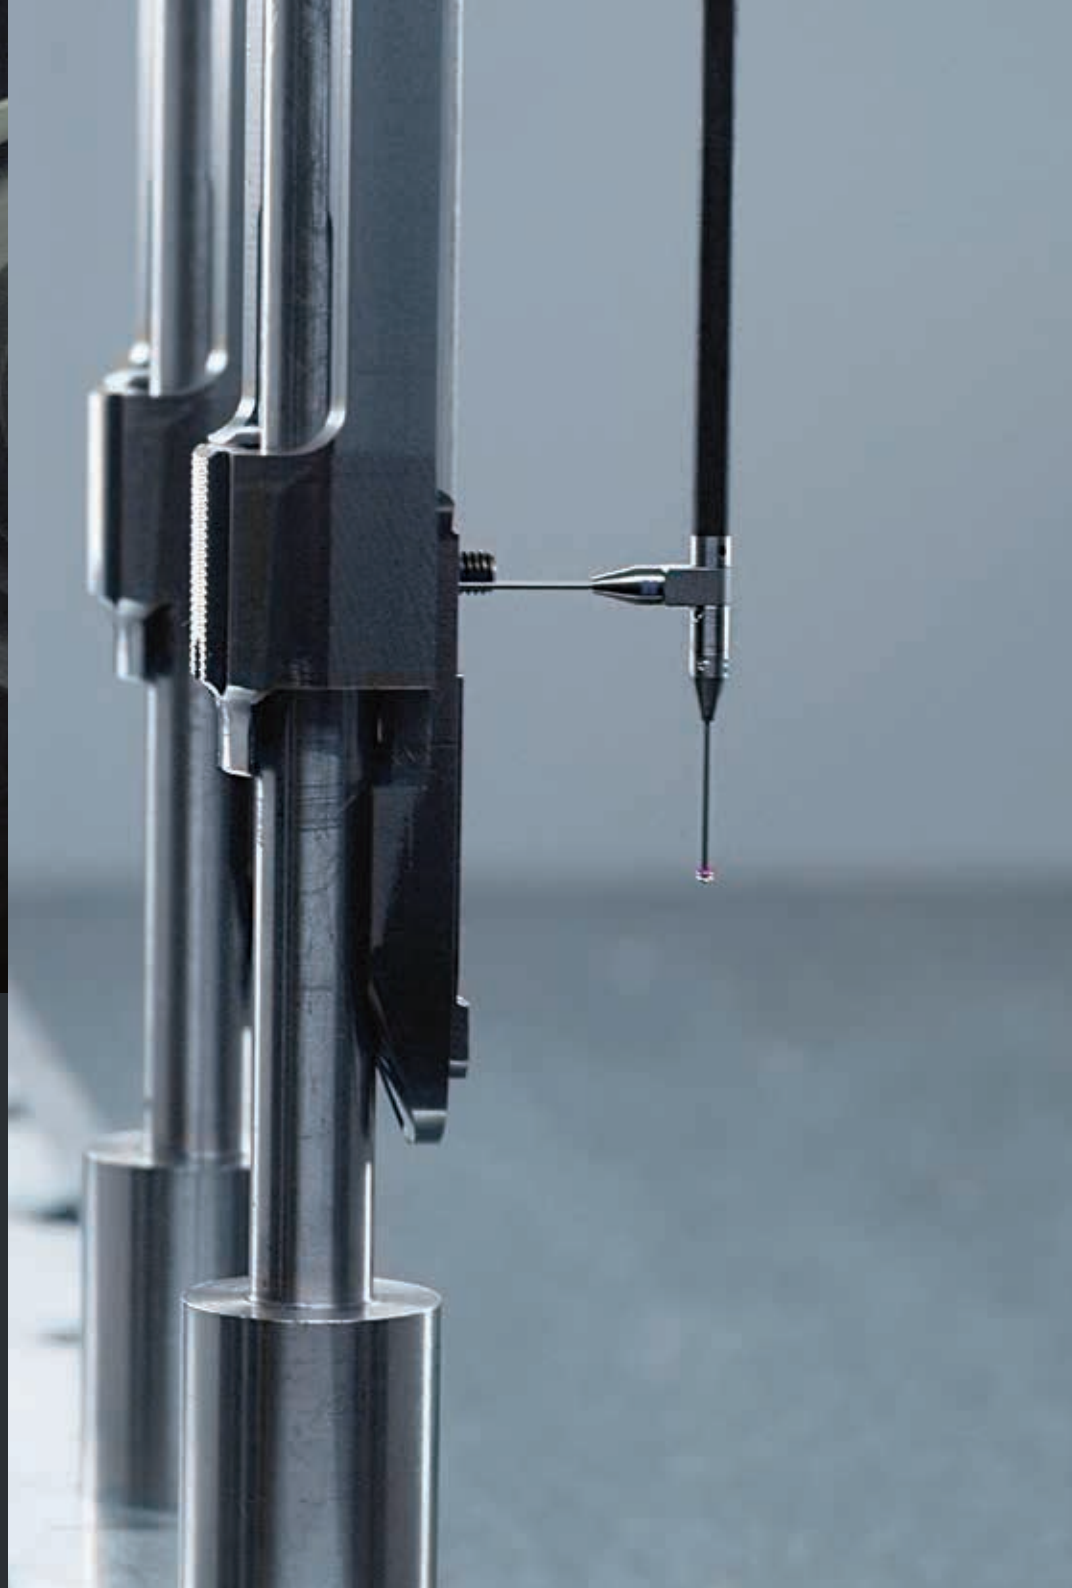

We take great pride in our work. Each rifle is carefully assembled by a single person, and each individual barrel is visually inspected. Every rifle goes through manual accuracy testing to ensure it can perform under 1MOA accuracy and is delivered with a certification that guarantees its quality and accuracy.

Sako's history goes back to the early 1920s. Since then, we've come a long way from manufacturing by hand to today's computer-aided R&D and CNC manufacturing. And yet, we have not forgotten the value of traditional gunsmith craftsmanship.