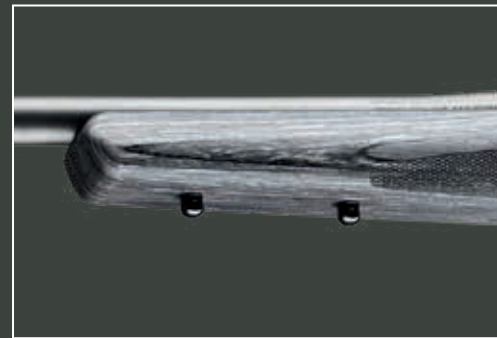

MUZZLE BRAKE

Flush design muzzle brake was added to reduce the recoil. Muzzle brake will make it easier to keep the target in sights after the shot.