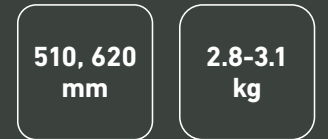

SPECIFICATIONS

Throughout the brochure, these icons provide you with key technical information at a glance.

Action size

Total length

Barrel length

Overall weight

Available as left-handed

Interchangeable barrel