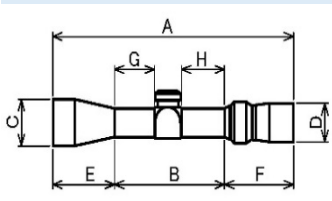

Specifications

	5x-42x56
	March-FX
ITEM	D42HV56WFIML
Magnification	(Low) 5x (High) 42x
Effective Lens Diameter	56mm
Body Tube Diameter	34mm
Exit pupil	(Low) 5.2mm (High) 1.33mm
Field of View (real)	(Low) 5.2°
	at 100yds 26.19ft
	at 100m 8.73m
	(High) 0.62°
	at 100yds 3.25ft
	at 100m 1.08m
Eye Relief	(Low) 71-90.4mm (High) 74.2-90mm
1 Click Adjustment	0.1MIL
Elevation Travel	40MIL
Windage Travel	14MIL
Focus	Side focus
Distance	10YD-∞
	FFP
Reticle	FML-MT FML-TR1 FML-3
Illuminated	○
Adjustment cap	Lock
Adjustment dial	Tactical
Adj. 0-set Device	○
MD Disk	△
Sun Shade	○
Scope size	A 358mm B 142mm C 64mm D 46mm E 117mm F 99mm G 52mm H 49mm