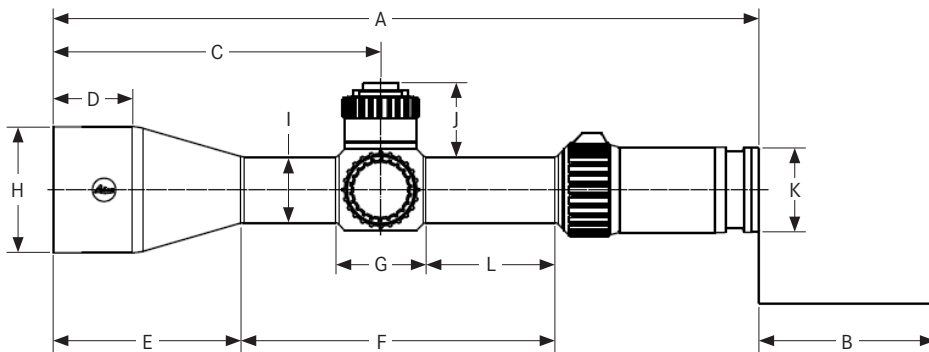

LEICA PRS 5 - 30x56 i

Riflescope	Leica PRS 5-30x56 i
Package includes	Sunshade, tools, Throw Lever, cleaning tissue, battery
Front lens diameter	56 mm
Magnification	5 - 30 x
Zoom	6 x
Field of view at 100 m (min. up to max. magnification)	9.0 yds up to 1.42 yds / 8.2 m up to 1.3 m
Eye relief	> 90 mm
Exit pupil	9 - 2 mm
Parallax	adjustable, 21.9 yds / 20 m to infinity
Diopter compensation	-3/+1 dpt
Coating	AquaDura® coating
Transmission	> 90%
Mounting option	34 mm rings
Impact point correction	0.1 Mil = 0.1 mrad = 1 cm/100 m per click
Reticle adjustment range (height / side)	320 / 180 cm, 32 / 18 Mil (100 m)
Front lens filter thread	M62 x 0.6 mm
Length	14.37 inch / 365 mm
Weight	36.3 oz / 1.030 g
Watertightness	Watertight to a depth of 13 ft / 4 m, nitrogen filled
Available reticles	L-4a, Ballistic, PRB
Focal plane reticle	1st focal plane
Reticle illumination	Dot / scale
Automatic switch-off (time out)	4 h
Order No. (Reticle)	
L-4a	51100
Ballistic	51200
PRB	51300

LEICA PRS 5-30x56 i

Dimensions

Leica PRS 5-30x56 i	
A	365 mm
B	90 mm
C	168,5 mm
D	40,5 mm
E	98 mm
F	162 mm
G	46 mm
H	∅ 65 mm
I	∅ 34 mm
J	55 mm
K	∅ 44 mm
L	68 mm