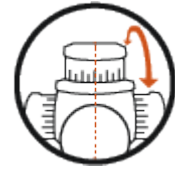

## TECHNICAL DATA

<b>Magnification:</b>	1-8
<b>Objective lens diameter:</b>	24 mm
<b>Eye relief:</b>	95 mm
<b>Field of view:</b>	42,5-5,3 m/100 m
<b>Diopter compensation:</b>	+2/-3 dpt
<b>Twilight factor (DIN 58388):</b>	2,9-13,9
<b>Impact correction per click:</b>	.1 MRAD
<b>Adjustment range (E/W):</b>	86.4/86.4
<b>Parallax adjustment:</b>	100m
<b>Tube diameter:</b>	30 mm
<b>Length:</b>	300 mm
<b>Weight:</b>	555 g
<b>Focal plane:</b>	2
<b>Illuminated:</b>	Ja

## FEATURES

2nd focal plane

Main tube 30 mm

Adjustment direction  
CW

MIL

Windage right

MaxLight