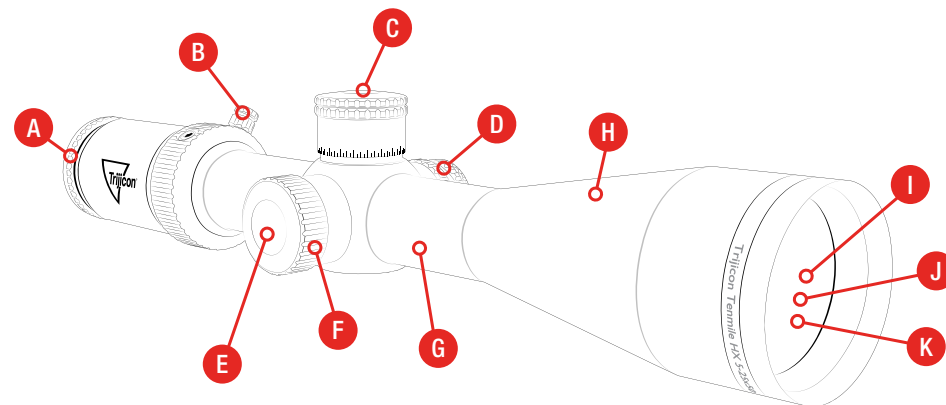

	3-18x44 (TMHX1844 Series)	3-18x50 (TMHX1850 Series)
<b>Eye Relief</b>	3.4 – 3.9 in. 87 – 100mm	3.4 – 4.0 in. 87 – 101mm
<b>Exit Pupil</b>	0.45 – 0.09 in. 11.4 – 2.4mm	0.45 – 0.11 in. 11.4 – 2.8mm
<b>Field of View (@ 100 yd.) (@ 100m) (degrees)</b>	35.3 – 5.9 ft. 11.8 – 2.0m 6.73° – 1.12°	34.7 – 5.8 ft. 11.6 – 1.9m 6.62° – 1.11°
<b>Focal Plane</b>	First	Second
<b>Adjuster Style</b>	Exposed / Capped	Capped
<b>Adjustments</b>	1/4 MOA Per Click	0.1 MRAD Per Click
<b>Adjustment Range Total Travel</b>	60 MOA	17 MRAD
<b>Parallax Adjustment Range</b>	15 yds. to Infinity	15 yds. to Infinity
<b>Finish</b>	Satin	Satin
<b>Dimensions (L x W x H)</b>	15.02 x 3.26 x 2.4 in.	14.87 x 3.26 x 2.59 in.
<b>Weight</b>	24.4 oz.	25.7 oz.
<b>Illumination Source</b>	LED Powered by CR2032 Lithium Battery	LED Powered by CR2032 Lithium Battery
<b>Tube Diameter</b>	30mm	30mm

	5-25x50 (TMHX2550 Series)	6-24x50 (TMHX2450 Series)
<b>Eye Relief</b>	2.9 – 3.9 in. 73 – 99mm	3.1 – 3.8 in. 79 – 96mm
<b>Exit Pupil</b>	0.39 – 0.08 in. 10.0 – 2.0mm	0.29 – 0.08 in. 7.5 – 2.1mm
<b>Field of View (@ 100 yd.) (@ 100m) (degrees)</b>	20.1 – 4.0 ft. 6.7 – 1.3m 3.83° – 0.77°	19.0 – 4.7 ft. 6.3 – 1.6m 3.62° – 0.91°
<b>Focal Plane</b>	Second	Second
<b>Adjuster Style</b>	Exposed / Capped	Capped
<b>Adjustments</b>	1/4 MOA Per Click	1/4 MOA Per Click
<b>Adjustment Range Total Travel</b>	50 MOA Elevation 40 MOA Windage	70 MOA
<b>Parallax Adjustment Range</b>	25 yds. to Infinity	10 yds. to Infinity
<b>Finish</b>	Satin	Satin
<b>Dimensions (L x W x H)</b>	13.5 x 3.3 x 2.8 in.	14.45 x 3.05 x 2.14 in.
<b>Weight</b>	25.6 oz.	24.9 oz.
<b>Illumination Source</b>	LED Powered by CR2032 Lithium Battery	LED Powered by CR2032 Lithium Battery
<b>Tube Diameter</b>	30mm	30mm

## 3-18x50

MRAD  
Center Dot

MRAD Center Dot, 30mm Tube, Exposed Elevation Adjuster with Return-to-Zero Feature

Satin Black:  TMHX1850-C-3000009