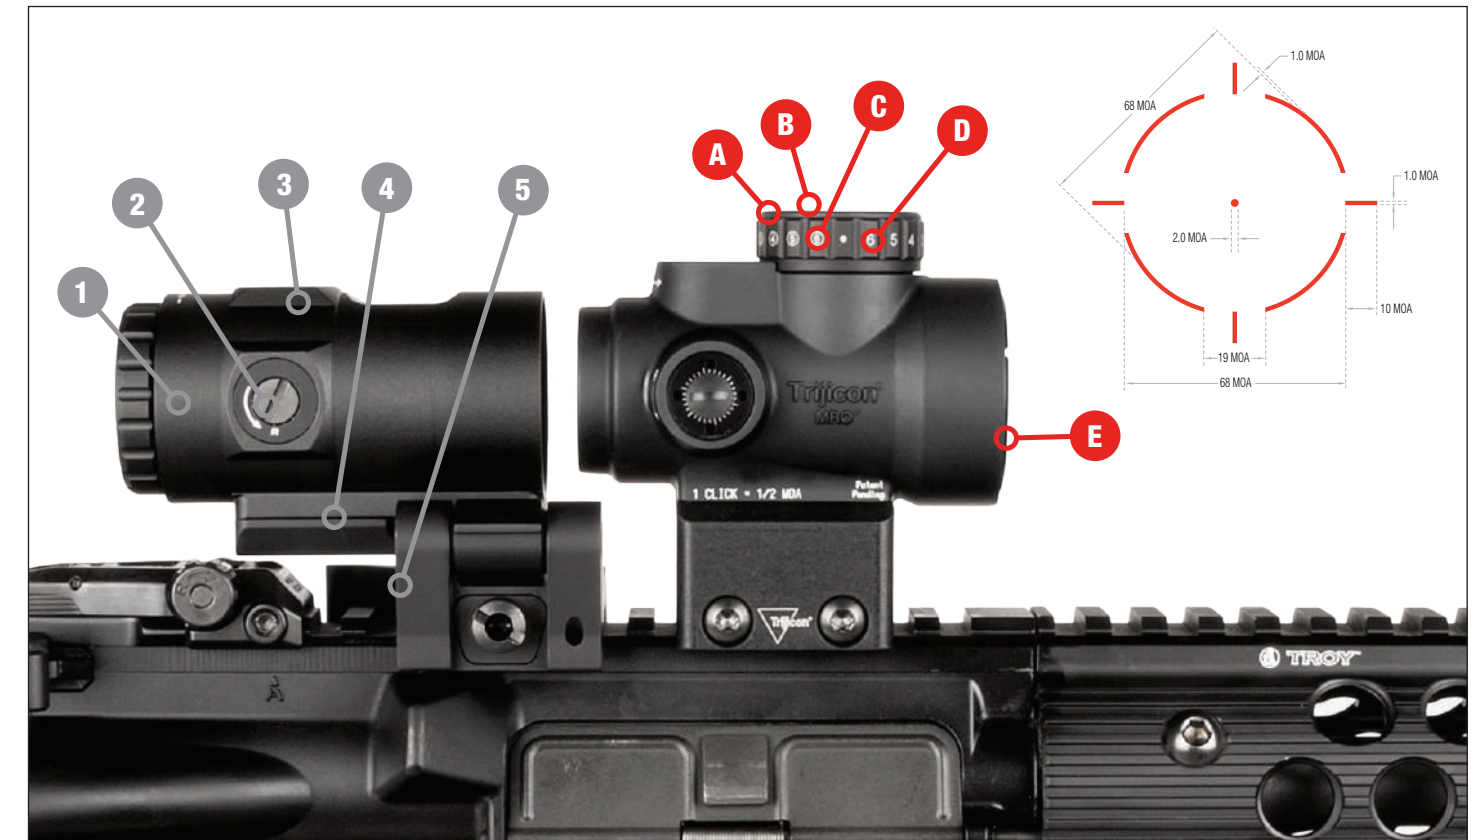

» NEW MRO® HD and 3x Magnifier