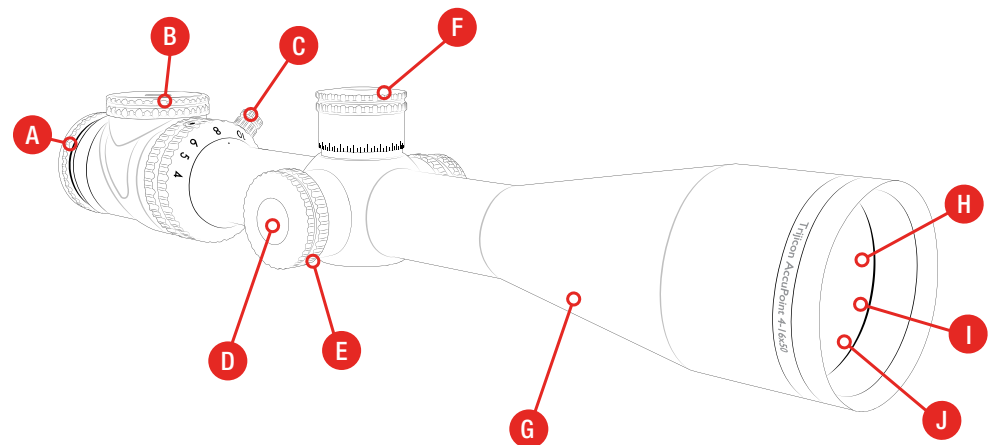

	1-4x24 (TR24 Series)	1-6x24 (TR25 Series)	2.5-10x56 (TR22 Series)
<b>Eye Relief</b>	2.0 – 3.5 in. 52 – 88mm	2.8 – 5.0 in. 71 – 127mm	2.8 – 4.6 in. 71 – 117mm
<b>Exit Pupil</b>	0.69 – 0.20 in. 17.5 – 5.1mm	0.47 – 0.16 in. 12 – 4.1mm	0.64 – 0.22 in. 16.3 – 5.6mm
<b>Field of View (@ 100 yd.) (@ 100m) (degrees)</b>	97.5 – 24.2 ft. 32.5 – 8.1m 18.0° – 4.6°	117.5 – 18.8 ft. 39.2 – 6.3m 21.4° – 3.6°	37.6 – 10.1 ft. 12.5 – 3.4m 7.2° – 1.9°
<b>Focal Plane</b>	Second	Second	Second
<b>Adjustments</b>	1/4 MOA Per Click	1/4 MOA Per Click 0.1 MIL Per Click	1/4 MOA Per Click
<b>Adjustment Range Total Travel</b>	90 MOA	110 MOA / 32.6 MIL	60 MOA
<b>Parallax Adjustment Range</b>	N/A	N/A	N/A
<b>Finish</b>	Matte	Matte	Matte
<b>Fiber Adjustment Range</b>	Fiber Strip	Fiber Dial	Fiber Strip
<b>Dimensions (L x W x H)</b>	10.3 x 2.0 x 2.0 in.	11.0 x 2.0 x 2.0 in.	13.8 x 2.6 x 2.6 in.
<b>Weight</b>	14.4 oz.	19.2 oz.	20.7 oz.
<b>Illumination Source</b>	Fiber Optics & Tritium	Fiber Optics & Tritium	Fiber Optics & Tritium
<b>Tube Diameter</b>	30mm	30mm	30mm