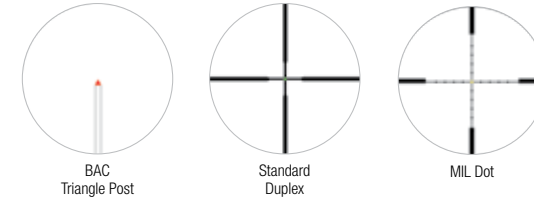

3-9x40

BAC, Triangle Post Reticle, 1 in. Tube, Capped Adjusters

Matte Black: ■ TR20G ■ TR20 ■ TR20R

Standard Duplex Crosshair, 1 in. Tube, Capped Adjusters

Matte Black: ■ TR20-1G ■ TR20-1

MIL-Dot Crosshair, 1 in. Tube, Capped Adjusters

Matte Black: ■ TR20-2G ■ TR20-2

3-18x50

>>NEW

MOA Ranging Reticle, 30mm Tube, Exposed Elevation with Return to Zero Feature

Satin Black: ■ TR34-C-200158