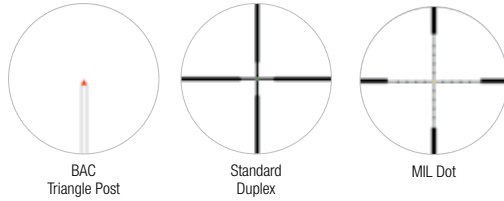

2.5-10x56

BAC, Triangle Post Reticle, 30mm Tube, Capped Adjusters

Matte Black: ■ TR22G ■ TR22 ■ TR22R

Standard Duplex Crosshair, 30mm Tube, Capped Adjusters

Matte Black: ■ TR22-1G ■ TR22-1

MIL-Dot Crosshair, 30mm Tube, Capped Adjusters

Matte Black: ■ TR22-2G ■ TR22-2