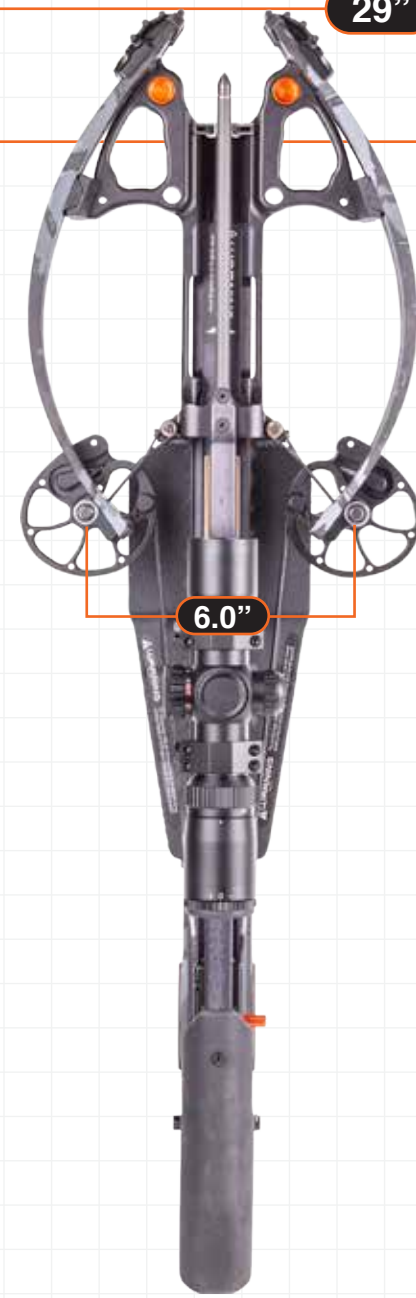

R20
430 FPS

R10
400 FPS

R29
430 FPS

R26
400 FPS

NEW

430 FPS

SPEED (400 GR.)
430 FPS

POWER-STROKE
12.5"

KINETIC ENERGY
164

DRAW FORCE
12 LBS.

WIDTH AXLE-AXLE
6" COCKED

WIDTH AXLE-AXLE
10.5" UN-COCKED

TOTAL LENGTH
29"

PHYSICAL WEIGHT
6.75 LBS.

29"

6.0"

The new R29 is an incredible 5.5 inches shorter than the R20 and still delivers arrows at 430 FPS with a punishing 164-foot pounds of kinetic energy. Featuring a 12.5 inches power stroke, the Ravin R29 measures 29 inches in length and weighs 6.75 pounds. The Ravin R29 maintains its sleek design with an incredible axle-to-axle width of a mere 6 inches when fully-drawn. The R29 will also be available in the new Predator Dusk Camo.