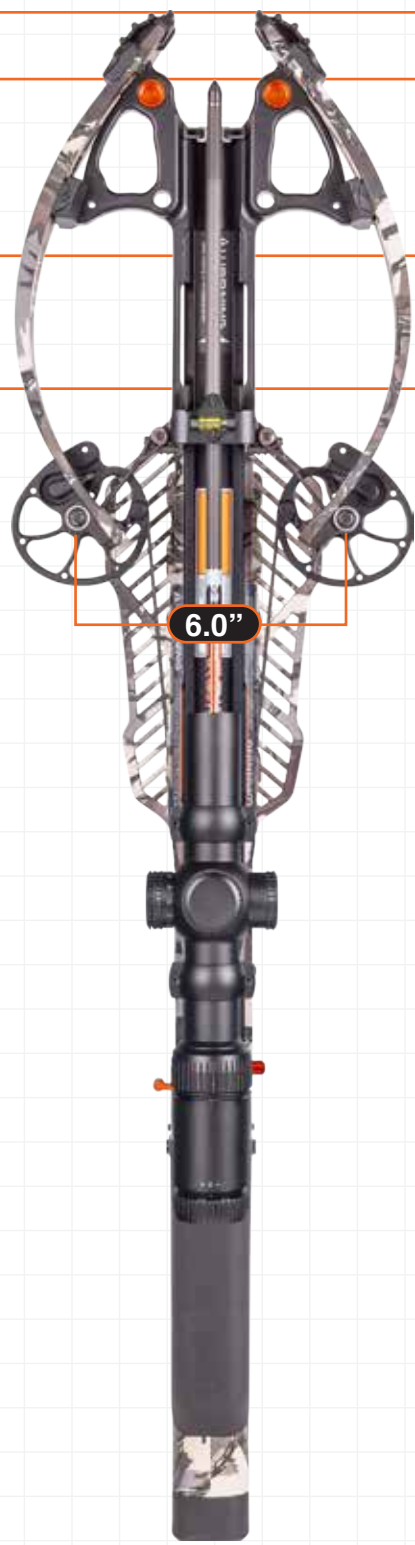

dimension / a property of space; extension in a given direction

ANOTHER DIMENSION

NEW FOR 2019

The World's Most Accurate, Powerful and Compact Crossbows

36
35
34
33
32
31
30
29
28
27
26
25
24
23
22
21
20
19
18
17
16
15
14
13
12
11
10
9
8
7
6
5
4
3
2
1
0

R20+ SNIPER PACKAGE
430 FPS