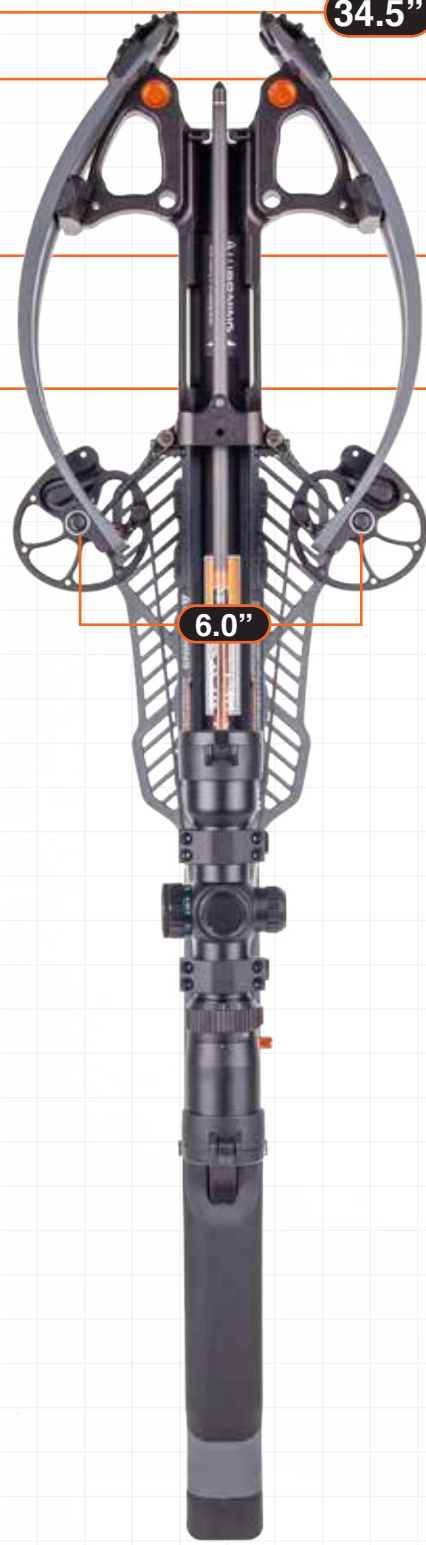

ANOTHER DIMENSION

NEW FOR 2019

The World's Most Accurate, Powerful and Compact Crossbows

36
35
34
33
32
31
30
29
28
27
26
25
24
23
22
21
20
19
18
17
16
15
14
13
12
11
10
9
8
7
6
5
4
3
2
1
0

R20+ SNIPER PACKAGE
430 FPS

R20
430 FPS

R10
400 FPS

R29
430 FPS

R26
400 FPS

NEW

430 FPS

SPEED (400 GR.)
430 FPS

POWER-STROKE
12.5"

KINETIC ENERGY
164

DRAW FORCE
12 LBS.

WIDTH AXLE-AXLE
6" COCKED

WIDTH AXLE-AXLE
10.5" UN-COCKED

TOTAL LENGTH
29"

PHYSICAL WEIGHT
6.75 LBS.

29"

6.0"

The new R29 is an incredible 5.5 inches shorter than the R20 and still delivers arrows at 430 FPS with a punishing 164-foot pounds of kinetic energy. Featuring a 12.5 inches power stroke, the Ravin R29 measures 29 inches in length and weighs 6.75 pounds. The Ravin R29 maintains its sleek design with an incredible axle-to-axle width of a mere 6 inches when fully-drawn. The R29 will also be available in the new Predator Dusk Camo.