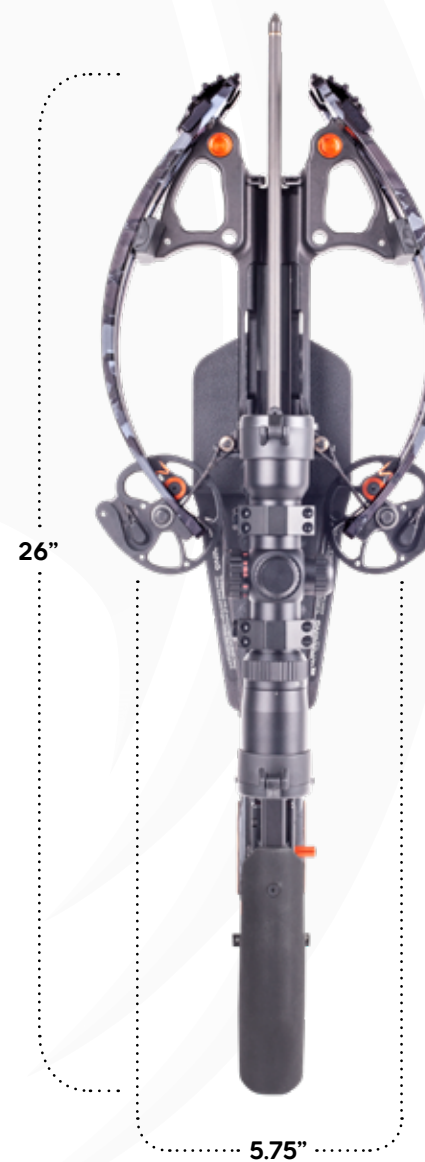

KINETIC ENERGY
164

DRAW FORCE
12 LBS.

WIDTH AXLE-AXLE
6" COCKED

WIDTH AXLE-AXLE
10.5" UN-COCKED

TOTAL LENGTH
29"

PHYSICAL WEIGHT
6.75 LBS.

29"

6.0"

The new R29 is an incredible 5.5 inches shorter than the R20 and still delivers arrows at 430 FPS with a punishing 164-foot pounds of kinetic energy. Featuring a 12.5 inches power stroke, the Ravin R29 measures 29 inches in length and weighs 6.75 pounds. The Ravin R29 maintains its sleek design with an incredible axle-to-axle width of a mere 6 inches when fully-drawn. The R29 will also be available in the new Predator Dusk Camo.

R26

NEW

400 FPS

SPEED (400 GR.)
400 FPS

POWER-STROKE
9.5"

KINETIC ENERGY
142

DRAW FORCE
12 LBS.

WIDTH AXLE-AXLE
5.75" COCKED

WIDTH AXLE-AXLE
9.25" UN-COCKED

TOTAL LENGTH
26"

PHYSICAL WEIGHT
6.5 LBS.

The new R26 is Ravin's most compact and lightweight crossbow to date. Weighing in at only 6.5 pounds, the Ravin R26 generates speeds of 400 FPS from a 9.5-inch power stroke and measures just 26 inches in length. Ravin's R26 axle-to-axle width is an amazing 5.75 inches when fully-drawn – making the Ravin R26 the most compact crossbow on the market. The new R26 will be available in the new Predator Dusk Camo, exclusive to Ravin Crossbows.