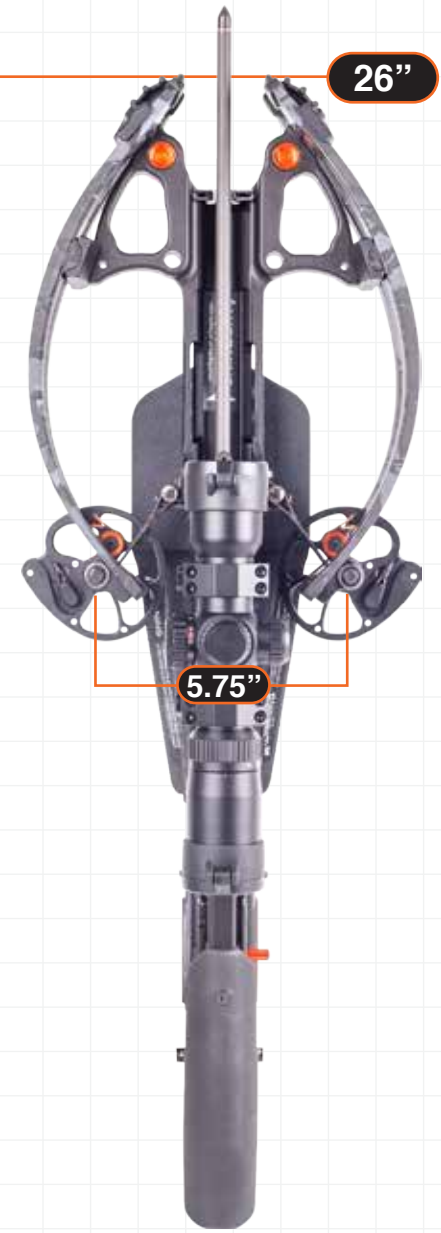

ANOTHER DIMENSION

NEW FOR 2019

The World's Most Accurate, Powerful and Compact Crossbows

36
35
34
33
32
31
30
29
28
27
26
25
24
23
22
21
20
19
18
17
16
15
14
13
12
11
10
9
8
7
6
5
4
3
2
1
0

R20+ SNIPER PACKAGE
430 FPS

R20
430 FPS

R10
400 FPS

R29
430 FPS

R26
400 FPS

NEW

430 FPS

SPEED (400 GR.)
430 FPS

POWER-STROKE
12.5"

KINETIC ENERGY
164

DRAW FORCE
12 LBS.

WIDTH AXLE-AXLE
6" COCKED

WIDTH AXLE-AXLE
10.5" UN-COCKED

TOTAL LENGTH
29"

PHYSICAL WEIGHT
6.75 LBS.

29"

6.0"

The new R29 is an incredible 5.5 inches shorter than the R20 and still delivers arrows at 430 FPS with a punishing 164-foot pounds of kinetic energy. Featuring a 12.5 inches power stroke, the Ravin R29 measures 29 inches in length and weighs 6.75 pounds. The Ravin R29 maintains its sleek design with an incredible axle-to-axle width of a mere 6 inches when fully-drawn. The R29 will also be available in the new Predator Dusk Camo.