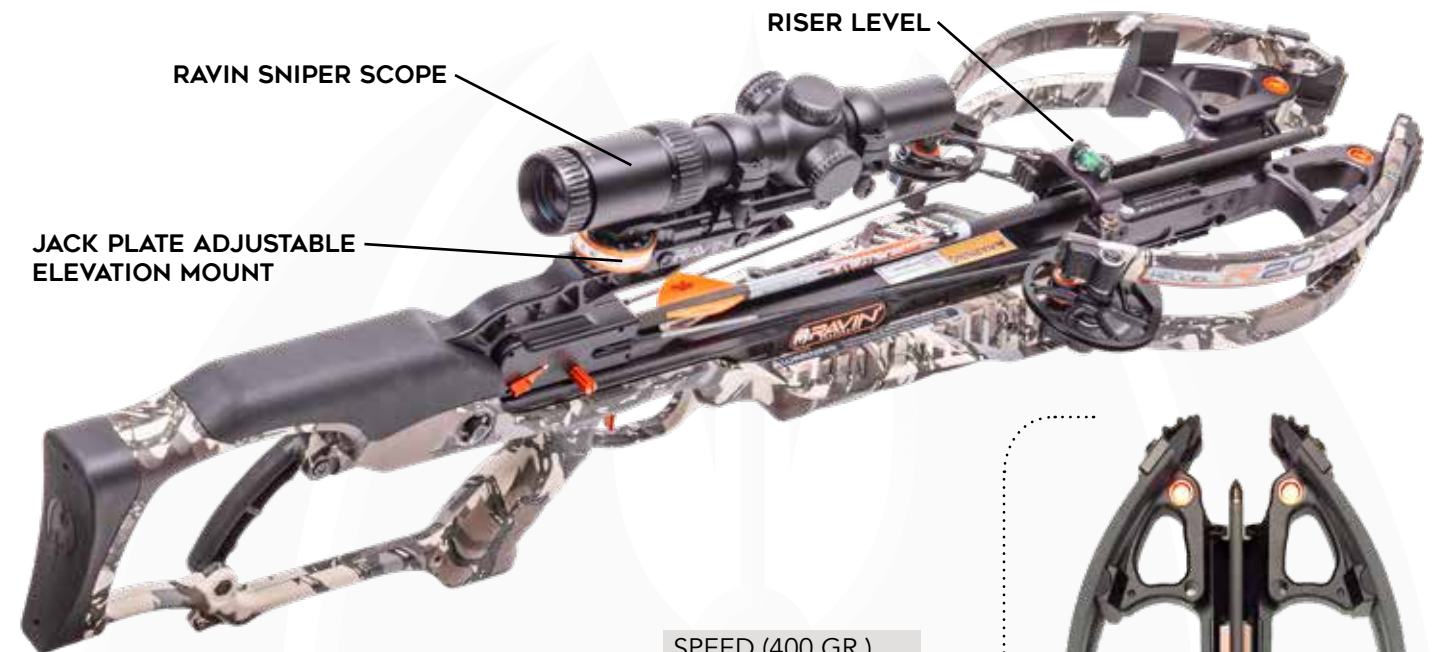

WIDTH AXLE-AXLE
9.25" UN-COCKED

TOTAL LENGTH
26"

PHYSICAL WEIGHT
6.5 LBS.

The new R26 is Ravin's most compact and lightweight crossbow to date. Weighing in at only 6.5 pounds, the Ravin R26 generates speeds of 400 FPS from a 9.5-inch power stroke and measures just 26 inches in length. Ravin's R26 axle-to-axle width is an amazing 5.75 inches when fully-drawn – making the Ravin R26 the most compact crossbow on the market. The new R26 will be available in the new Predator Dusk Camo, exclusive to Ravin Crossbows.

430 FPS

Ravin's R20 Sniper Package comes complete with everything you need for deadly downrange accuracy. This package comes with a high-quality Ravin Sniper Scope mounted to a Jack Plate Adjustable Elevation Mount that you can adjust anywhere between 20 and 200 yards. It also comes standard with a riser level and premium arrows for shooting perfection.