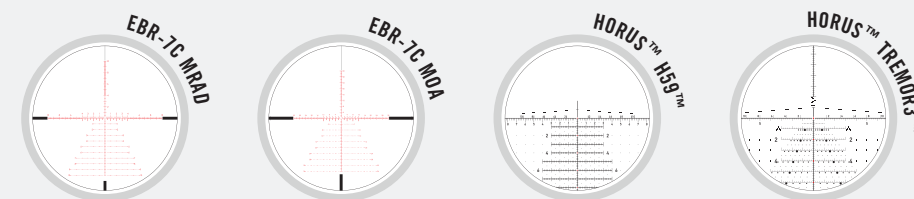

NEW FOR 2019

SPECS

SKU	MAGNIFICATION X OBJECTIVE LENS	RETICLE OPTIONS	WEIGHT	LENGTH	EYE RELIEF (MAX POWER)	FIELD OF VIEW @ 100 YARDS	TUBE SIZE	TURRET STYLE
RZR-42707	4.5-27x56 FFP	EBR-7C MOA	48.5 oz.	14.4"	3.7"	25.3' - 4.4'	34mm	L-Tec
RZR-42708		EBR-7C MRAD						
RZR-42709		Horus™ H59™						
RZR-42710		Horus™ Tremor3™						
RZR-31804	3-18x50 FFP	EBR-7C MOA	46.5 oz.	14.4"	3.7"	37.8' - 6.25'	34mm	L-Tec
RZR-31805		EBR-7C MRAD						

FEATURES

- HD OPTICAL SYSTEM
- PLASMA TECH
- ARMORTEK®
- WATERPROOF
- SHOCKPROOF
- XR™ PLUS LENS COATINGS
- APOCHROMATIC
- ARGON GAS PURGED
- FOGPROOF