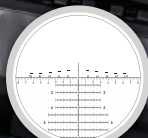

NEW FOR SPRING 2019

NEW

PRO SERIES RIFLESCOPE RINGS

NEW

FURY® HD 5000 LASER RANGEFINDING BINOCULARS

NEW

RAZOR® HD RETICLE EYEPIECE

MOA / MRAD

NEW

RAZOR® HD GEN II RETICLES

EBR-7C

Horus™ H59

Horus™ Tremor3