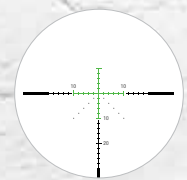

30mm Rifle Scope with Duplex Crosshair Reticle

Black: ■ RS22-C-1900018 ■ RS22-C-1900019

MOA Crosshair