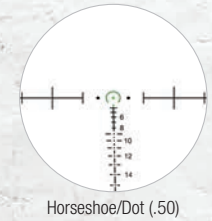

5.5x50

Dual-Illuminated Chevron .223 Ballistic Reticle with TA51 Mount
Black: ■ TA55

Dual-Illuminated Chevron .308 Ballistic Reticle with TA51 Mount
Black: ■ TA55A

6x48

Dual-Illuminated Chevron .223 Ballistic Reticle with TA75 Mount & M1913 Rail **ITAR**
Black: ■ TA648 ■ TA648-G ■ TA648-A

Dual-Illuminated Chevron .308 Ballistic Reticle with TA75 Mount & M1913 Rail **ITAR**
Black: ■ TA648-308 ■ TA648-308G ■ TA648-308A

Dual-Illuminated Horseshoe/Dot .308 Ballistic Reticle with TA75 Mount & M1913 Rail **ITAR**
Black: ■ TA648-308H

Dual-Illuminated Chevron .50 BMG Ballistic Reticle with TA75 Mount & M1913 Rail **ITAR**
Black: ■ TA648-50 ■ TA648-50G ■ TA648-50A

Dual-Illuminated Horseshoe/Dot .50 M2 Ballistic Reticle, GDI Mount, ARD & M1913 Rail **ITAR**
Black: ■ TA648MGO-M2

Dual-Illuminated Horseshoe/Dot .308 M240 Ballistic Reticle, GDI Mount, ARD & M1913 Rail **ITAR**
Black: ■ TA648MGO-M240