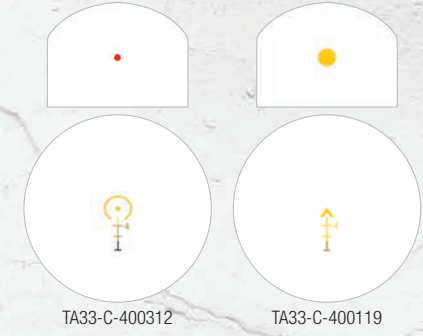

3x30 ACOG® Dual-Illuminated Horseshoe/Dot .223 Ballistic Reticle with TA60 Mount
RMR® Type 2 LED 3.25 MOA Red Dot Sight
Black: TA33-C-400312 TA33-C-400311

3x30 ACOG Dual-Illuminated Chevron .223 Ballistic Reticle with TA60 Mount
Dual-Illuminated RMR 9.0 MOA Dot Sight
Black: TA33-C-400119 TA33-C-400160

3.5x35 ACOG Dual-Illuminated Crosshair .223 Ballistic Reticle with TA51 Mount
RMR Type 2 LED 3.25 MOA Red Dot Sight ITAR
Black: TA11-D-100557

3.5x35 ACOG Dual-Illuminated Crosshair M249 Ballistic Reticle with LaRue Tactical Mount
Dual-Illuminated RMR 9.0 MOA Amber Dot Sight ITAR
Black: TA11-D-100566

3.5x35 ACOG Dual-Illuminated Chevron .223 Ballistic Reticle with TA51 Mount
RMR Type 2 Adjustable LED 3.25 MOA Red Dot Sight
Black: TA11-C-100565

4x32 ACOG Center-Illuminated Crosshair .223 Ballistic Reticle with BUIS, Quick-Release Mount
RMR Type 2 LED 3.25 MOA Red Dot Sight ITAR
FDE: TA01-D-100555

4x32 ACOG Center-Illuminated Crosshair .223 Ballistic Reticle with TA51 Mount
RMR Type 2 LED 3.25 MOA Red Dot Sight ITAR
Black: TA01-D-100556

4x32 ACOG Dual-Illuminated Crosshair .223 Ballistic Reticle with BUIS, Quick-Release Mount
RMR Type 2 LED 3.25 MOA Red Dot Sight ITAR
FDE: TA31-D-100553 TA31-D-100554