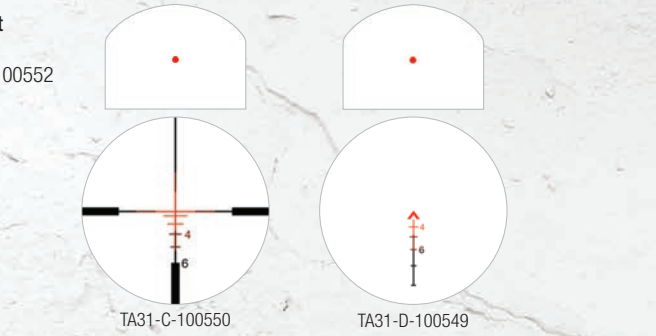

ACOG®/RMR® Combo

4x32 ACOG® Dual-Illuminated Crosshair .223 Ballistic Reticle with TA51 Mount
RMR® Type 2 LED 3.25 MOA Red Dot Sight
Black: TA31-C-100550 TA31-C-100551 TA31-C-100552

4x32 ACOG Dual-Illuminated Chevron .223 Ballistic Reticle with TA51 Mount
RMR Type 2 LED 3.25 MOA Red Dot Sight ITAR
Black: TA31-D-100549 TA31-D-100548
Sniper Gray: TA31-D-100568
OD Green: TA31-D-100569
FDE: TA31-D-100570

4x32 ACOG Dual-Illuminated Crosshair .223 Ballistic Reticle with TA51 Mount
Dual-Illuminated RMR 7.0 MOA Amber Dot Sight
Black: TA31RM04

4x32 LED ACOG Illuminated Crosshair .223 Ballistic Reticle with TA51 Mount
RMR Type 2 LED 3.25 MOA Red Dot Sight
Black: TA02-C-100558

4x32 LED ACOG Illuminated Crosshair .223 Ballistic Reticle with TA51 Mount
RMR Type 2 Adjustable LED 3.25 MOA Red Dot Sight
Black: TA02-C-100564

6x48 ACOG Dual-Illuminated Chevron .223 Ballistic Reticle with TA75 Mount
RMR Type 2 LED 6.5 MOA Red Dot Sight ITAR
Black: TA648-D-100559 TA648-D-100563

6x48 ACOG Dual-Illuminated Chevron .308 Ballistic Reticle with TA75 Mount
RMR Type 2 LED 6.5 MOA Red Dot Sight ITAR
Black: TA648-D-100560 TA648-D-100561

6x48 ACOG Dual-Illuminated Chevron .500 Ballistic Reticle with TA75 Mount
RMR Type 2 LED 6.5 MOA Red Dot Sight ITAR
Black: TA648-D-100562