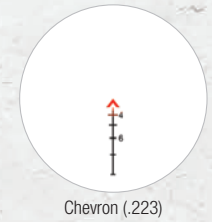

5.5x50

Dual-Illuminated Chevron .223 Ballistic Reticle with TA51 Mount
Black: ■ TA55

Dual-Illuminated Chevron .308 Ballistic Reticle with TA51 Mount
Black: ■ TA55A

6x48

Dual-Illuminated Chevron .223 Ballistic Reticle with TA75 Mount & M1913 Rail **ITAR**
Black: ■ TA648 ■ TA648-G ■ TA648-A

Dual-Illuminated Chevron .308 Ballistic Reticle with TA75 Mount & M1913 Rail **ITAR**
Black: ■ TA648-308 ■ TA648-308G ■ TA648-308A

Dual-Illuminated Horseshoe/Dot .308 Ballistic Reticle with TA75 Mount & M1913 Rail **ITAR**
Black: ■ TA648-308H

Dual-Illuminated Chevron .50 BMG Ballistic Reticle with TA75 Mount & M1913 Rail **ITAR**
Black: ■ TA648-50 ■ TA648-50G ■ TA648-50A

Dual-Illuminated Horseshoe/Dot .50 M2 Ballistic Reticle, GDI Mount, ARD & M1913 Rail **ITAR**
Black: ■ TA648MGO-M2

Dual-Illuminated Horseshoe/Dot .308 M240 Ballistic Reticle, GDI Mount, ARD & M1913 Rail **ITAR**
Black: ■ TA648MGO-M240