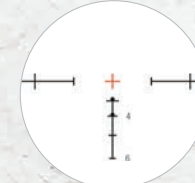

### Dual-Illuminated Dot Reticle (Black Finish)

Standard Height: ■ TA47-C-400152 ■ TA47-C-400148

Dot

Triangle

Crosshair

Crosshair

Horseshoe/Dot (7.62x39)

Crosshair (300BLK)