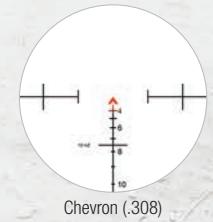

5.5x50

Dual-Illuminated Chevron .223 Ballistic Reticle with TA51 Mount
Black: ■ TA55

Dual-Illuminated Chevron .308 Ballistic Reticle with TA51 Mount
Black: ■ TA55A

6x48

Dual-Illuminated Chevron .223 Ballistic Reticle with TA75 Mount & M1913 Rail **ITAR**
Black: ■ TA648 ■ TA648-G ■ TA648-A

Dual-Illuminated Chevron .308 Ballistic Reticle with TA75 Mount & M1913 Rail **ITAR**
Black: ■ TA648-308 ■ TA648-308G ■ TA648-308A

Dual-Illuminated Horseshoe/Dot .308 Ballistic Reticle with TA75 Mount & M1913 Rail **ITAR**
Black: ■ TA648-308H

Dual-Illuminated Chevron .50 BMG Ballistic Reticle with TA75 Mount & M1913 Rail **ITAR**
Black: ■ TA648-50 ■ TA648-50G ■ TA648-50A

Dual-Illuminated Horseshoe/Dot .50 M2 Ballistic Reticle, GDI Mount, ARD & M1913 Rail **ITAR**
Black: ■ TA648MGO-M2

Dual-Illuminated Horseshoe/Dot .308 M240 Ballistic Reticle, GDI Mount, ARD & M1913 Rail **ITAR**
Black: ■ TA648MGO-M240