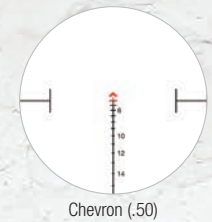

5.5x50

Dual-Illuminated Chevron .223 Ballistic Reticle with TA51 Mount
Black: ■ TA55

Dual-Illuminated Chevron .308 Ballistic Reticle with TA51 Mount
Black: ■ TA55A

6x48

Dual-Illuminated Chevron .223 Ballistic Reticle with TA75 Mount & M1913 Rail **ITAR**
Black: ■ TA648 ■ TA648-G ■ TA648-A

Dual-Illuminated Chevron .308 Ballistic Reticle with TA75 Mount & M1913 Rail **ITAR**
Black: ■ TA648-308 ■ TA648-308G ■ TA648-308A

Dual-Illuminated Horseshoe/Dot .308 Ballistic Reticle with TA75 Mount & M1913 Rail **ITAR**
Black: ■ TA648-308H

Dual-Illuminated Chevron .50 BMG Ballistic Reticle with TA75 Mount & M1913 Rail **ITAR**
Black: ■ TA648-50 ■ TA648-50G ■ TA648-50A

Dual-Illuminated Horseshoe/Dot .50 M2 Ballistic Reticle, GDI Mount, ARD & M1913 Rail **ITAR**
Black: ■ TA648MGO-M2

Dual-Illuminated Horseshoe/Dot .308 M240 Ballistic Reticle, GDI Mount, ARD & M1913 Rail **ITAR**
Black: ■ TA648MGO-M240