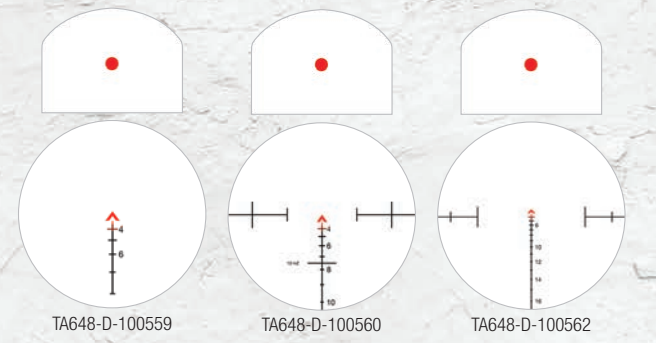

ACOG®/RMR® Combo

4x32 ACOG® Dual-Illuminated Crosshair .223 Ballistic Reticle with TA51 Mount
RMR® Type 2 LED 3.25 MOA Red Dot Sight
Black: TA31-C-100550 TA31-C-100551 TA31-C-100552

4x32 ACOG Dual-Illuminated Chevron .223 Ballistic Reticle with TA51 Mount
RMR Type 2 LED 3.25 MOA Red Dot Sight ITAR
Black: TA31-D-100549 TA31-D-100548
Sniper Gray: TA31-D-100568
OD Green: TA31-D-100569
FDE: TA31-D-100570

4x32 ACOG Dual-Illuminated Crosshair .223 Ballistic Reticle with TA51 Mount
Dual-Illuminated RMR 7.0 MOA Amber Dot Sight
Black: TA31RM04

4x32 LED ACOG Illuminated Crosshair .223 Ballistic Reticle with TA51 Mount
RMR Type 2 LED 3.25 MOA Red Dot Sight
Black: TA02-C-100558

4x32 LED ACOG Illuminated Crosshair .223 Ballistic Reticle with TA51 Mount
RMR Type 2 Adjustable LED 3.25 MOA Red Dot Sight
Black: TA02-C-100564

6x48 ACOG Dual-Illuminated Chevron .223 Ballistic Reticle with TA75 Mount
RMR Type 2 LED 6.5 MOA Red Dot Sight ITAR
Black: TA648-D-100559 TA648-D-100563

6x48 ACOG Dual-Illuminated Chevron .308 Ballistic Reticle with TA75 Mount
RMR Type 2 LED 6.5 MOA Red Dot Sight ITAR
Black: TA648-D-100560 TA648-D-100561

6x48 ACOG Dual-Illuminated Chevron .500 Ballistic Reticle with TA75 Mount
RMR Type 2 LED 6.5 MOA Red Dot Sight ITAR
Black: TA648-D-100562