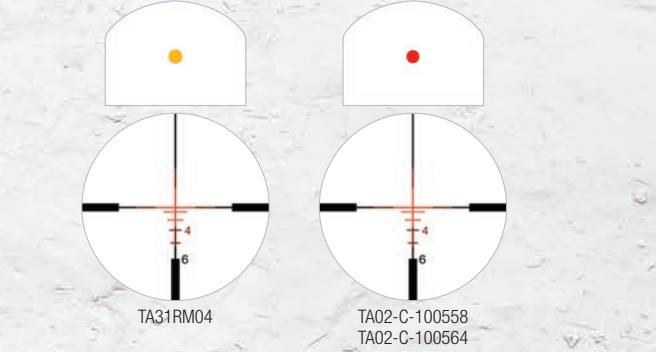

ACOG®/RMR® Combo

4x32 ACOG® Dual-Illuminated Crosshair .223 Ballistic Reticle with TA51 Mount
RMR® Type 2 LED 3.25 MOA Red Dot Sight
Black: TA31-C-100550 TA31-C-100551 TA31-C-100552

4x32 ACOG Dual-Illuminated Chevron .223 Ballistic Reticle with TA51 Mount
RMR Type 2 LED 3.25 MOA Red Dot Sight ITAR
Black: TA31-D-100549 TA31-D-100548
Sniper Gray: TA31-D-100568
OD Green: TA31-D-100569
FDE: TA31-D-100570

4x32 ACOG Dual-Illuminated Crosshair .223 Ballistic Reticle with TA51 Mount
Dual-Illuminated RMR 7.0 MOA Amber Dot Sight
Black: TA31RM04

4x32 LED ACOG Illuminated Crosshair .223 Ballistic Reticle with TA51 Mount
RMR Type 2 LED 3.25 MOA Red Dot Sight
Black: TA02-C-100558

4x32 LED ACOG Illuminated Crosshair .223 Ballistic Reticle with TA51 Mount
RMR Type 2 Adjustable LED 3.25 MOA Red Dot Sight
Black: TA02-C-100564

6x48 ACOG Dual-Illuminated Chevron .223 Ballistic Reticle with TA75 Mount
RMR Type 2 LED 6.5 MOA Red Dot Sight ITAR
Black: TA648-D-100559 TA648-D-100563

6x48 ACOG Dual-Illuminated Chevron .308 Ballistic Reticle with TA75 Mount
RMR Type 2 LED 6.5 MOA Red Dot Sight ITAR
Black: TA648-D-100560 TA648-D-100561

6x48 ACOG Dual-Illuminated Chevron .500 Ballistic Reticle with TA75 Mount
RMR Type 2 LED 6.5 MOA Red Dot Sight ITAR
Black: TA648-D-100562