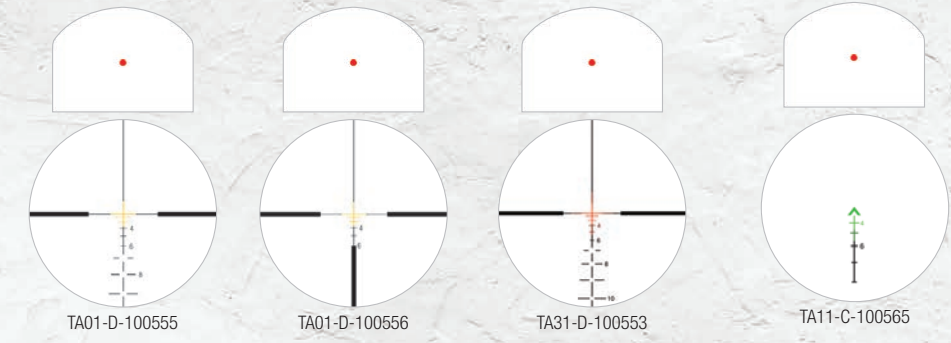

ACOG®/RMR® Combo

ACOG®/RMR® Combo

3x30 ACOG® Dual-Illuminated Horseshoe/Dot .223 Ballistic Reticle with TA60 Mount
RMR® Type 2 LED 3.25 MOA Red Dot Sight
Black: TA33-C-400312 TA33-C-400311

3x30 ACOG Dual-Illuminated Chevron .223 Ballistic Reticle with TA60 Mount
Dual-Illuminated RMR 9.0 MOA Dot Sight
Black: TA33-C-400119 TA33-C-400160

3.5x35 ACOG Dual-Illuminated Crosshair .223 Ballistic Reticle with TA51 Mount
RMR Type 2 LED 3.25 MOA Red Dot Sight ITAR
Black: TA11-D-100557

3.5x35 ACOG Dual-Illuminated Crosshair M249 Ballistic Reticle with LaRue Tactical Mount
Dual-Illuminated RMR 9.0 MOA Amber Dot Sight ITAR
Black: TA11-D-100566

3.5x35 ACOG Dual-Illuminated Chevron .223 Ballistic Reticle with TA51 Mount
RMR Type 2 Adjustable LED 3.25 MOA Red Dot Sight
Black: TA11-C-100565

4x32 ACOG Center-Illuminated Crosshair .223 Ballistic Reticle with BUIS, Quick-Release Mount
RMR Type 2 LED 3.25 MOA Red Dot Sight ITAR
FDE: TA01-D-100555

4x32 ACOG Center-Illuminated Crosshair .223 Ballistic Reticle with TA51 Mount
RMR Type 2 LED 3.25 MOA Red Dot Sight ITAR
Black: TA01-D-100556

4x32 ACOG Dual-Illuminated Crosshair .223 Ballistic Reticle with BUIS, Quick-Release Mount
RMR Type 2 LED 3.25 MOA Red Dot Sight ITAR
FDE: TA31-D-100553 TA31-D-100554