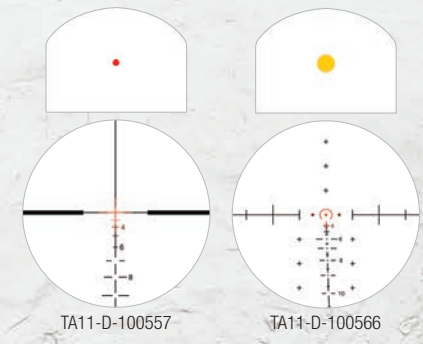

3x30 ACOG® Dual-Illuminated Horseshoe/Dot .223 Ballistic Reticle with TA60 Mount
RMR® Type 2 LED 3.25 MOA Red Dot Sight
Black: TA33-C-400312 TA33-C-400311

3x30 ACOG Dual-Illuminated Chevron .223 Ballistic Reticle with TA60 Mount
Dual-Illuminated RMR 9.0 MOA Dot Sight
Black: TA33-C-400119 TA33-C-400160

3.5x35 ACOG Dual-Illuminated Crosshair .223 Ballistic Reticle with TA51 Mount
RMR Type 2 LED 3.25 MOA Red Dot Sight ITAR
Black: TA11-D-100557

3.5x35 ACOG Dual-Illuminated Crosshair M249 Ballistic Reticle with LaRue Tactical Mount
Dual-Illuminated RMR 9.0 MOA Amber Dot Sight ITAR
Black: TA11-D-100566

3.5x35 ACOG Dual-Illuminated Chevron .223 Ballistic Reticle with TA51 Mount
RMR Type 2 Adjustable LED 3.25 MOA Red Dot Sight
Black: TA11-C-100565

4x32 ACOG Center-Illuminated Crosshair .223 Ballistic Reticle with BUIS, Quick-Release Mount
RMR Type 2 LED 3.25 MOA Red Dot Sight ITAR
FDE: TA01-D-100555

4x32 ACOG Center-Illuminated Crosshair .223 Ballistic Reticle with TA51 Mount
RMR Type 2 LED 3.25 MOA Red Dot Sight ITAR
Black: TA01-D-100556

4x32 ACOG Dual-Illuminated Crosshair .223 Ballistic Reticle with BUIS, Quick-Release Mount
RMR Type 2 LED 3.25 MOA Red Dot Sight ITAR
FDE: TA31-D-100553 TA31-D-100554