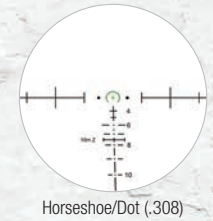

5.5x50

Dual-Illuminated Chevron .223 Ballistic Reticle with TA51 Mount
Black: ■ TA55

Dual-Illuminated Chevron .308 Ballistic Reticle with TA51 Mount
Black: ■ TA55A

6x48

Dual-Illuminated Chevron .223 Ballistic Reticle with TA75 Mount & M1913 Rail **ITAR**
Black: ■ TA648 ■ TA648-G ■ TA648-A

Dual-Illuminated Chevron .308 Ballistic Reticle with TA75 Mount & M1913 Rail **ITAR**
Black: ■ TA648-308 ■ TA648-308G ■ TA648-308A

Dual-Illuminated Horseshoe/Dot .308 Ballistic Reticle with TA75 Mount & M1913 Rail **ITAR**
Black: ■ TA648-308H

Dual-Illuminated Chevron .50 BMG Ballistic Reticle with TA75 Mount & M1913 Rail **ITAR**
Black: ■ TA648-50 ■ TA648-50G ■ TA648-50A

Dual-Illuminated Horseshoe/Dot .50 M2 Ballistic Reticle, GDI Mount, ARD & M1913 Rail **ITAR**
Black: ■ TA648MGO-M2

Dual-Illuminated Horseshoe/Dot .308 M240 Ballistic Reticle, GDI Mount, ARD & M1913 Rail **ITAR**
Black: ■ TA648MGO-M240