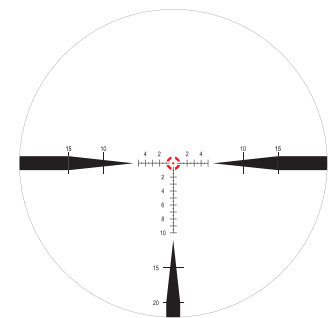

NIGHTFORCE®

NX8

1-8 x 24

ZeroStop™ elevation adjustments
.2 Mil-Radian or .5 MOA increments

Capped windage adjustment

Integrated power throw lever

Daylight illuminated reticle;
"Off" settings between
brightness settings

30 mm body tube
for superior strength and
maximum adjustment range

Two-piece
locking diopter

True 1x, Daylight Visible Compact, Capable

Focal Plane	First
Objective diameter	24 mm
Tube diameter	30 mm
Internal adjustment	e: 100 MOA; w: 100 MOA e: 30 Mil; w: 30 Mil
Click value	.50 MOA or .20 Mil
Parallax adjustment	Fixed at 125m
Exit pupil	1x: 7.9 mm; 8x: 3.0 mm
Eye relief	95.3 mm / 3.75 in
Field of view @ 100Y	1x: 106.0 ft; 8x: 13.2 ft
Overall length	8.75 in
Weight	17 oz
Mounting length	5.67 in
PTL	Standard
Available Reticles	FC-MOA, FC-Mil
Illumination	Daylight visible, adjustable
Elevation feature	ZeroStop™

The NX8 1-8x24 F1 is a class leading, compact and lightweight riflescope optimized for short to mid-range shooting. At only 8.75" in length and 17 ounces, this riflescope adds minimal size and weight but delivers superior optics and trusted Nightforce performance to any rifle. With the daylight visible center red dot users can engage targets with speed like a red-dot sight, but as targets increase in distance the intelligent FC-Mil and FC-MOA first focal plane reticles provide precise hold points. For those preferring to dial for long shots, the ZeroStop elevation adjustment allows for a rapid and positive return to zero. Adjustments are a true .2 Mil-Radian or .50 MOA. To aid in fast magnification adjustments, a built-in Power Throw Lever (PTL) is included.

FC-Mil