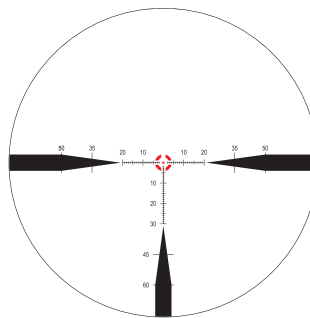

Capped windage adjustment

Integrated power throw lever

Daylight illuminated reticle;
"Off" settings between
brightness settings

30 mm body tube
for superior strength and
maximum adjustment range

Two-piece
locking diopter

True 1x, Daylight Visible Compact, Capable

Focal Plane	First
Objective diameter	24 mm
Tube diameter	30 mm
Internal adjustment	e: 100 MOA; w: 100 MOA e: 30 Mil; w: 30 Mil
Click value	.50 MOA or .20 Mil
Parallax adjustment	Fixed at 125m
Exit pupil	1x: 7.9 mm; 8x: 3.0 mm
Eye relief	95.3 mm / 3.75 in
Field of view @ 100Y	1x: 106.0 ft; 8x: 13.2 ft
Overall length	8.75 in
Weight	17 oz
Mounting length	5.67 in
PTL	Standard
Available Reticles	FC-MOA, FC-Mil
Illumination	Daylight visible, adjustable
Elevation feature	ZeroStop™

The NX8 1-8x24 F1 is a class leading, compact and lightweight riflescope optimized for short to mid-range shooting. At only 8.75" in length and 17 ounces, this riflescope adds minimal size and weight but delivers superior optics and trusted Nightforce performance to any rifle. With the daylight visible center red dot users can engage targets with speed like a red-dot sight, but as targets increase in distance the intelligent FC-Mil and FC-MOA first focal plane reticles provide precise hold points. For those preferring to dial for long shots, the ZeroStop elevation adjustment allows for a rapid and positive return to zero. Adjustments are a true .2 Mil-Radian or .50 MOA. To aid in fast magnification adjustments, a built-in Power Throw Lever (PTL) is included.