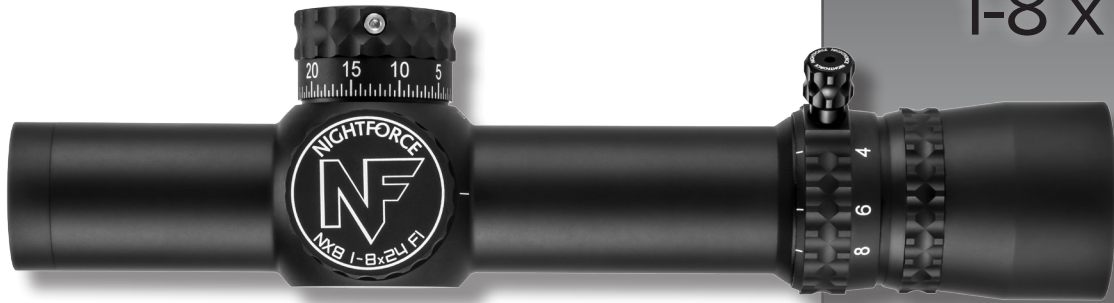

NX8

1-8x24 F1

TRUE 1x, DAYLIGHT VISIBLE
COMPACT, CAPABLE

NIGHTFORCE®

NIGHTFORCE®

NX8

1-8 x 24

ZeroStop™ elevation adjustments
.2 Mil-Radian or .5 MOA increments

Capped windage adjustment

Integrated power throw lever

Daylight illuminated reticle;
"Off" settings between
brightness settings

30 mm body tube
for superior strength and
maximum adjustment range

Two-piece
locking diopter

True 1x, Daylight Visible Compact, Capable

Focal Plane	First
Objective diameter	24 mm
Tube diameter	30 mm
Internal adjustment	e: 100 MOA; w: 100 MOA e: 30 Mil; w: 30 Mil
Click value	.50 MOA or .20 Mil
Parallax adjustment	Fixed at 125m
Exit pupil	1x: 7.9 mm; 8x: 3.0 mm
Eye relief	95.3 mm / 3.75 in
Field of view @ 100Y	1x: 106.0 ft; 8x: 13.2 ft
Overall length	8.75 in
Weight	17 oz
Mounting length	5.67 in
PTL	Standard
Available Reticles	FC-MOA, FC-Mil
Illumination	Daylight visible, adjustable
Elevation feature	ZeroStop™

The NX8 1-8x24 F1 is a class leading, compact and lightweight riflescope optimized for short to mid-range shooting. At only 8.75" in length and 17 ounces, this riflescope adds minimal size and weight but delivers superior optics and trusted Nightforce performance to any rifle. With the daylight visible center red dot users can engage targets with speed like a red-dot sight, but as targets increase in distance the intelligent FC-Mil and FC-MOA first focal plane reticles provide precise hold points. For those preferring to dial for long shots, the ZeroStop elevation adjustment allows for a rapid and positive return to zero. Adjustments are a true .2 Mil-Radian or .50 MOA. To aid in fast magnification adjustments, a built-in Power Throw Lever (PTL) is included.