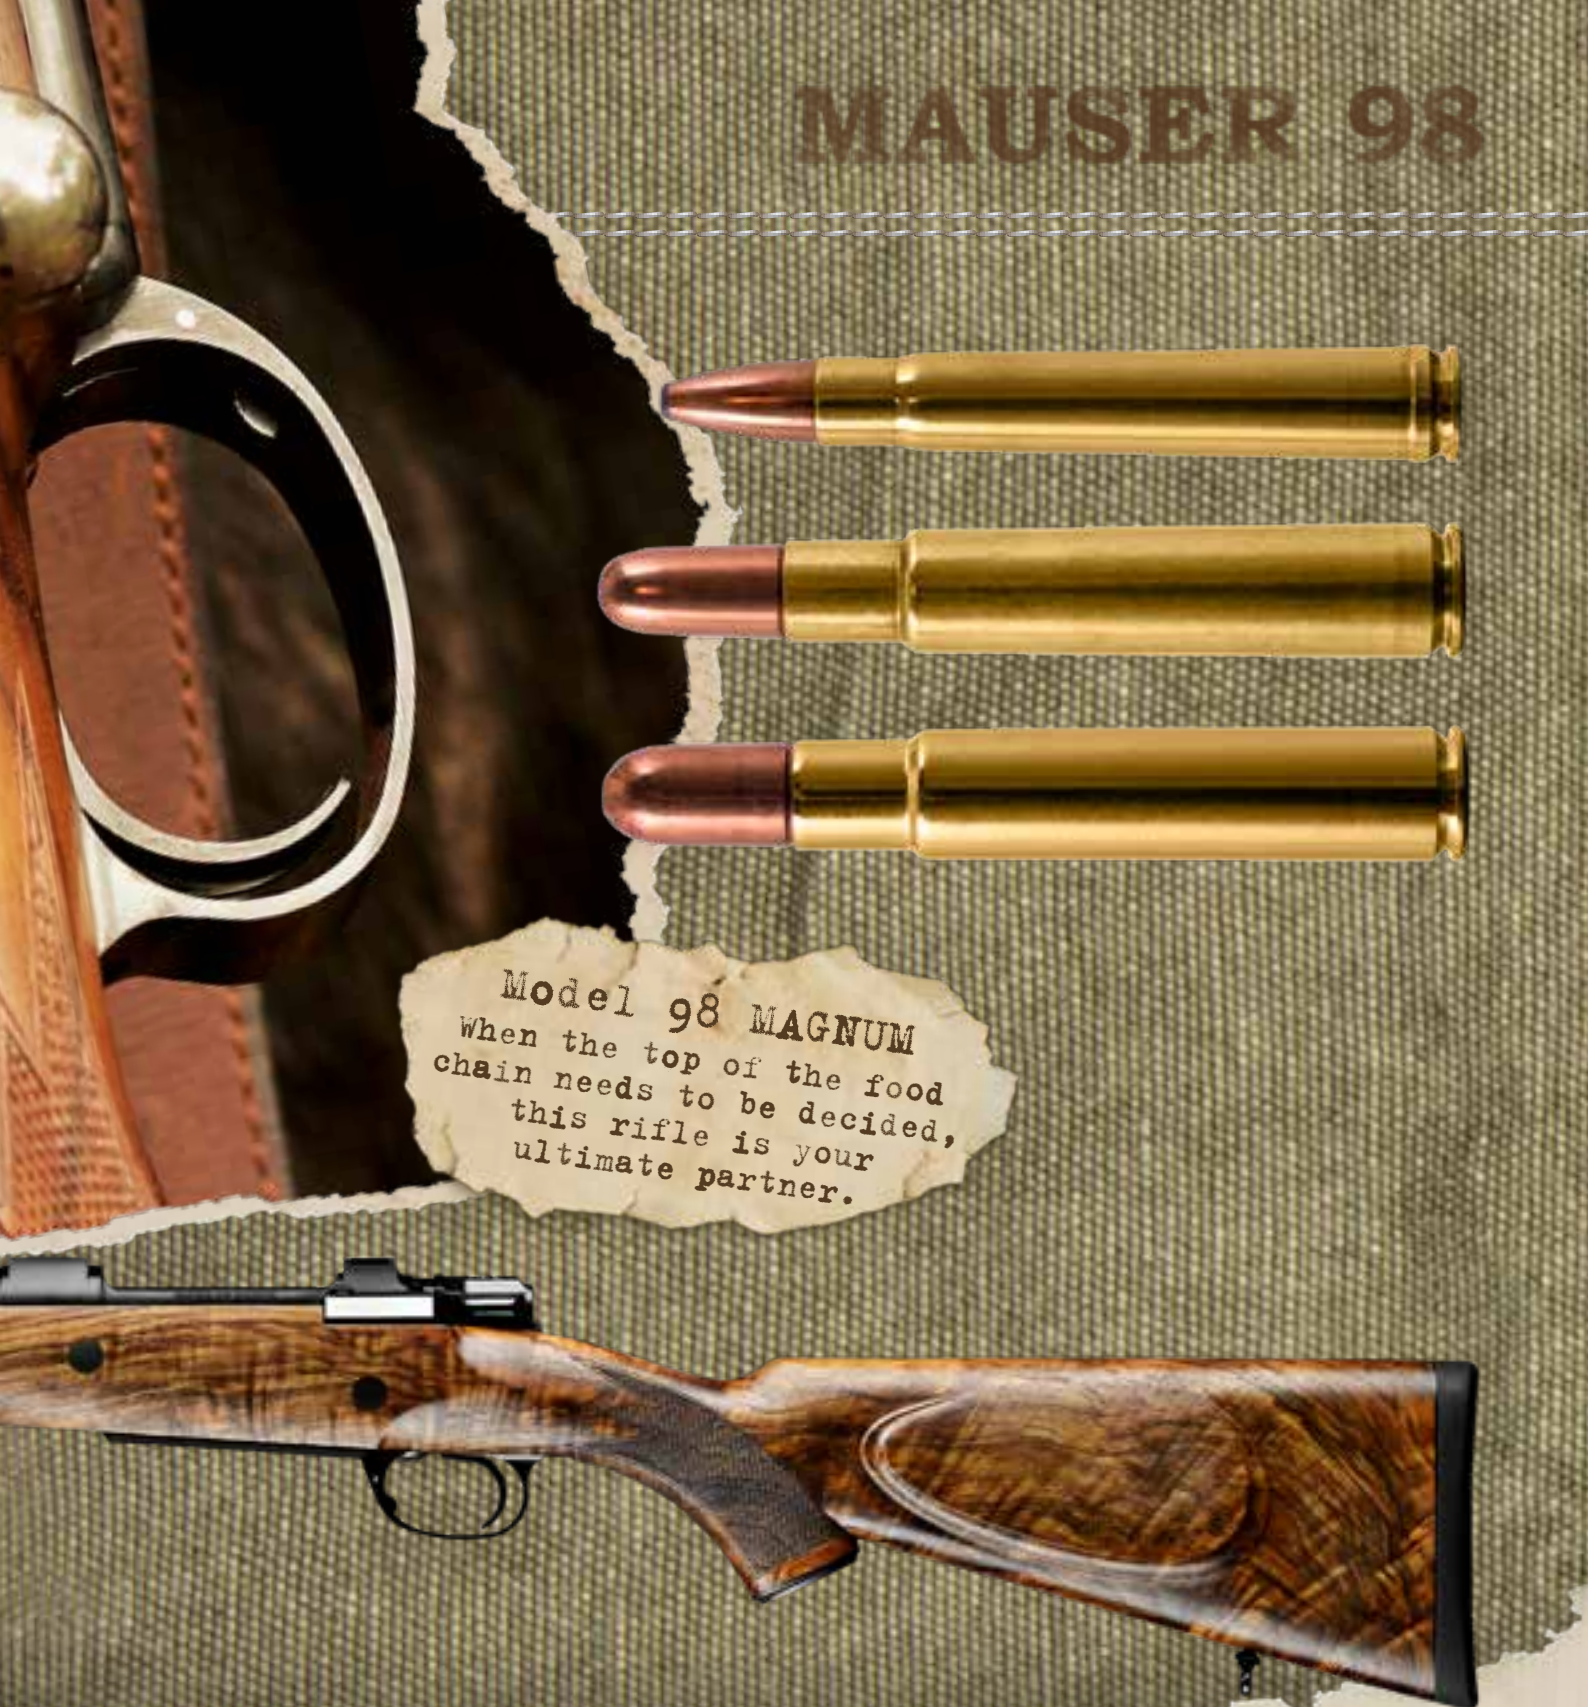

MAUSER 98

Model 98 MAGNUM
When the top of the food
chain needs to be decided,
this rifle is your
ultimate partner.

firepower of five (.375) or four (.416 or .450) cartridges in the magazine to tackle the jobs a double rifle can't. Thanks to the legendary long extractor, the controlled feed and the fantastic bolt cycle, this power is delivered with speed and absolute reliability when your life may truly depend upon it.

Not only will a MAUSER 98 MAGNUM hunter enjoy the final pull of the trigger with this unreserved classic but the journey to get there will become as much a part of the story. Who wouldn't want to carry one of these hefty brutes in the African bush?