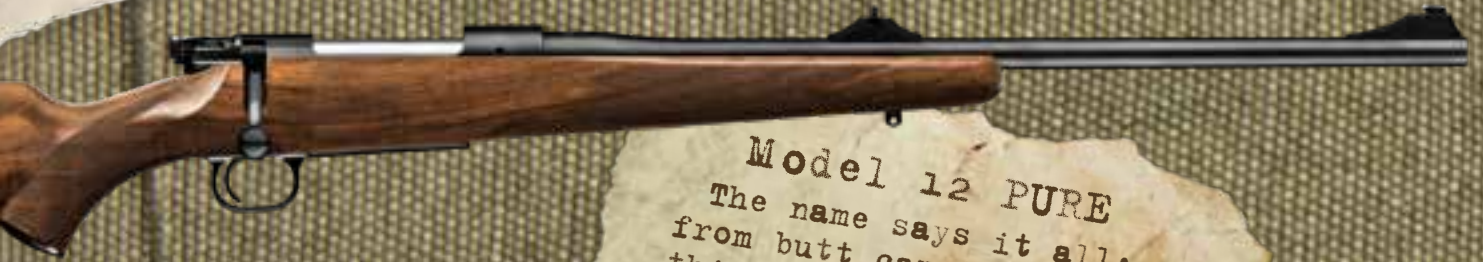

MAUSER 12

Model 12 PURE
The name says it all:
from butt cap to muzzle,
this rifle makes a clear
statement: MAUSER at its
very purest with DNA
reaching back to 1898!