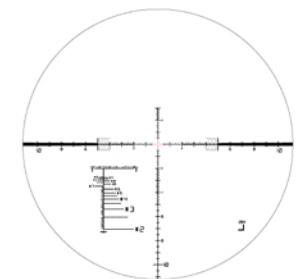

Reticle Option

NEW LRR-MIL

Highlights

- > 9x Zoom Ratio (3x to 27x magnification range)
- > Advanced Multi-Turn II (MT II) turret adjustment
- Winner of the SOCOM tender for ultra long range riflescopes