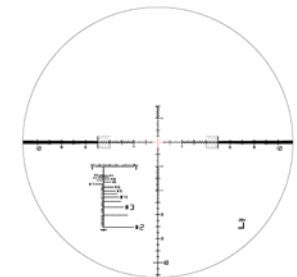

Reticle Option

NEW LRR-MIL

Highlights

- > Short tactical scope with 6.7x Zoom Ratio (3x to 20x magnification range)
- > Advanced Multi-Turn II (MT II) turret adjustment
- > Capped, flat windage turret and zero stop function