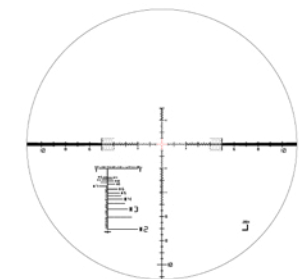

Reticle Option

NEW LRR-MIL

Highlights

- > 9x Zoom Ratio (5x to 45x magnification range)
- > Capped and flat windage turret with zero stop function
- > Parallax adjustment from 30 m to infinity