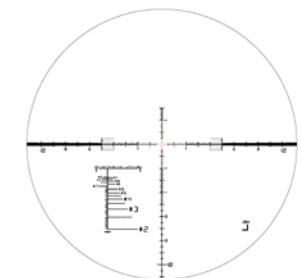

Reticle Option

NEW LRR-MIL

Highlights

- > Winner of the US Precision Sniper Rifle 5x Zoom
- > Ratio (5x to 25x magnification range) adjustment
- Parallax adjustment from 10m to infinity
- >