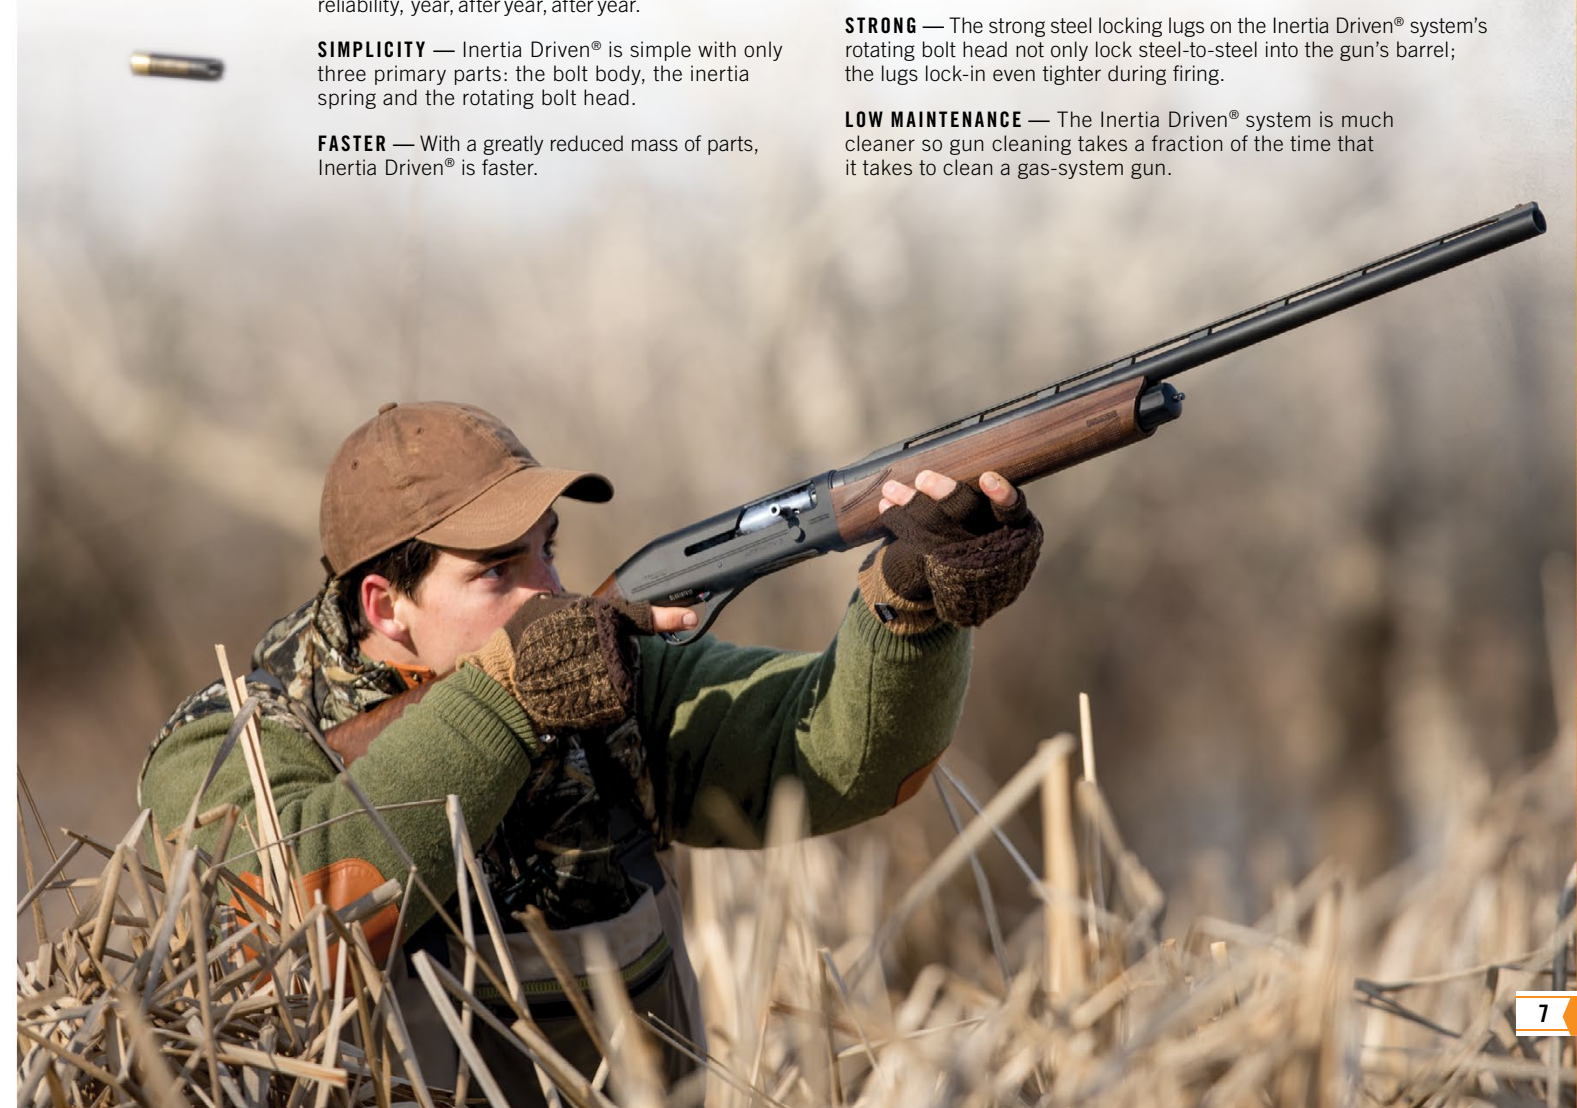

Your Franchi firearm is backed by a 7-Year Warranty.
A 7-Year Warranty guarantees that if anything should go wrong, under normal use, your firearm will be serviced for you by skilled gunsmiths at our national firearm service center. While your Franchi is under warranty, we will assume the cost of parts, labor and shipping required to get your firearm back to you and working perfectly.