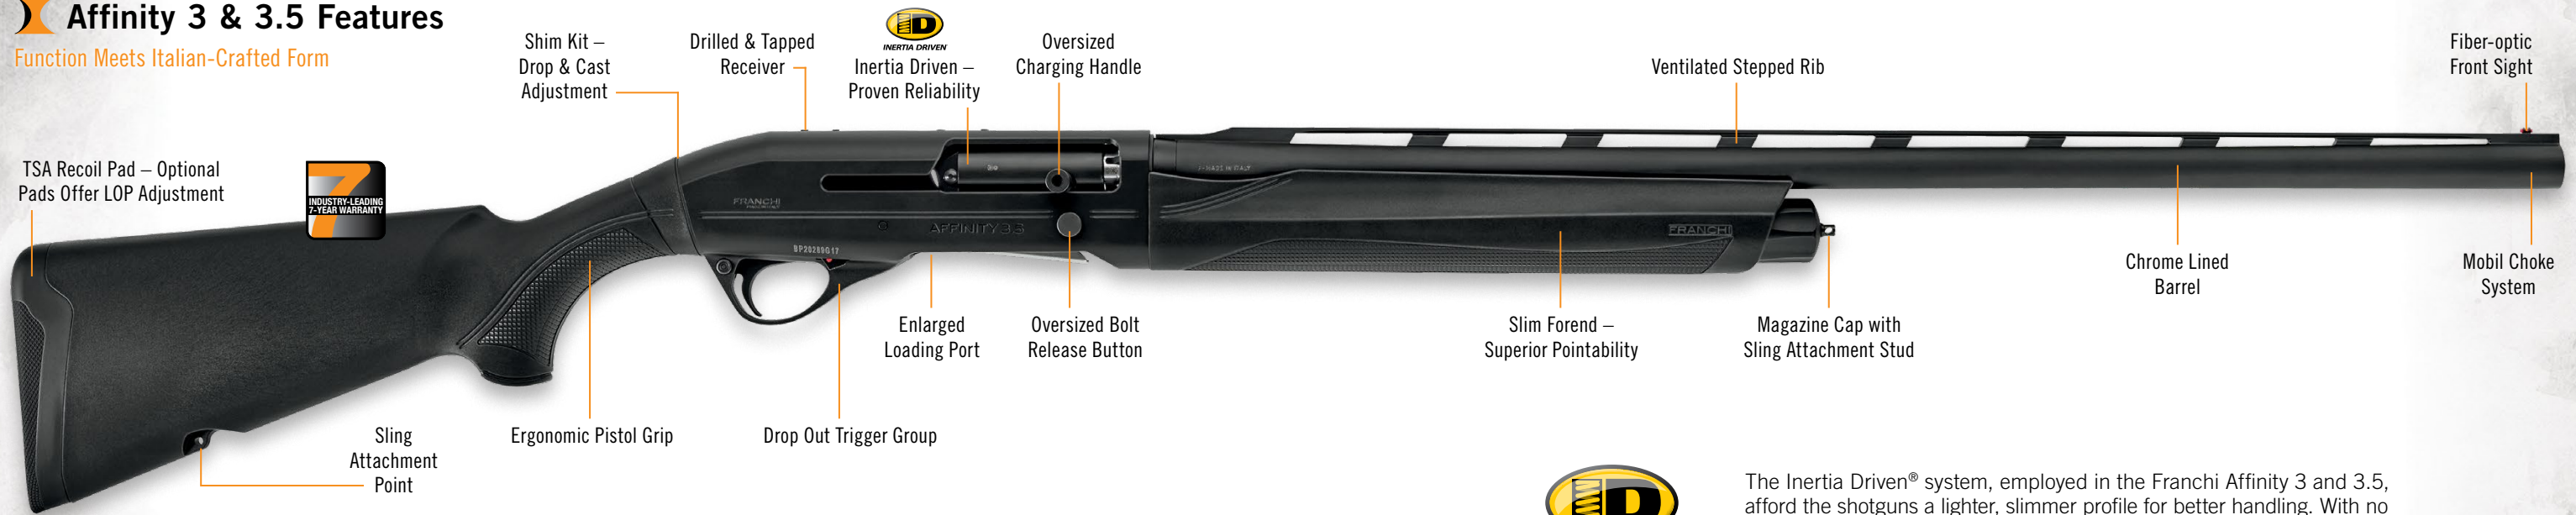

Affinity 3 & 3.5 Features

Function Meets Italian-Crafted Form

The proven design of the inertia-driven Franchi Affinity just got better. Available in 3" or 3.5" magnum configurations, these Italian-crafted, semi-auto shotguns have been upgraded with an over-sized bolt release and charging handle, plus an improved easy-to-use loading port. Additional features include a drilled and tapped receiver, stepped vent rib, fiber-optic front sight, Mobil choke system and a variety of finish options...all backed by the Franchi 7-year warranty.