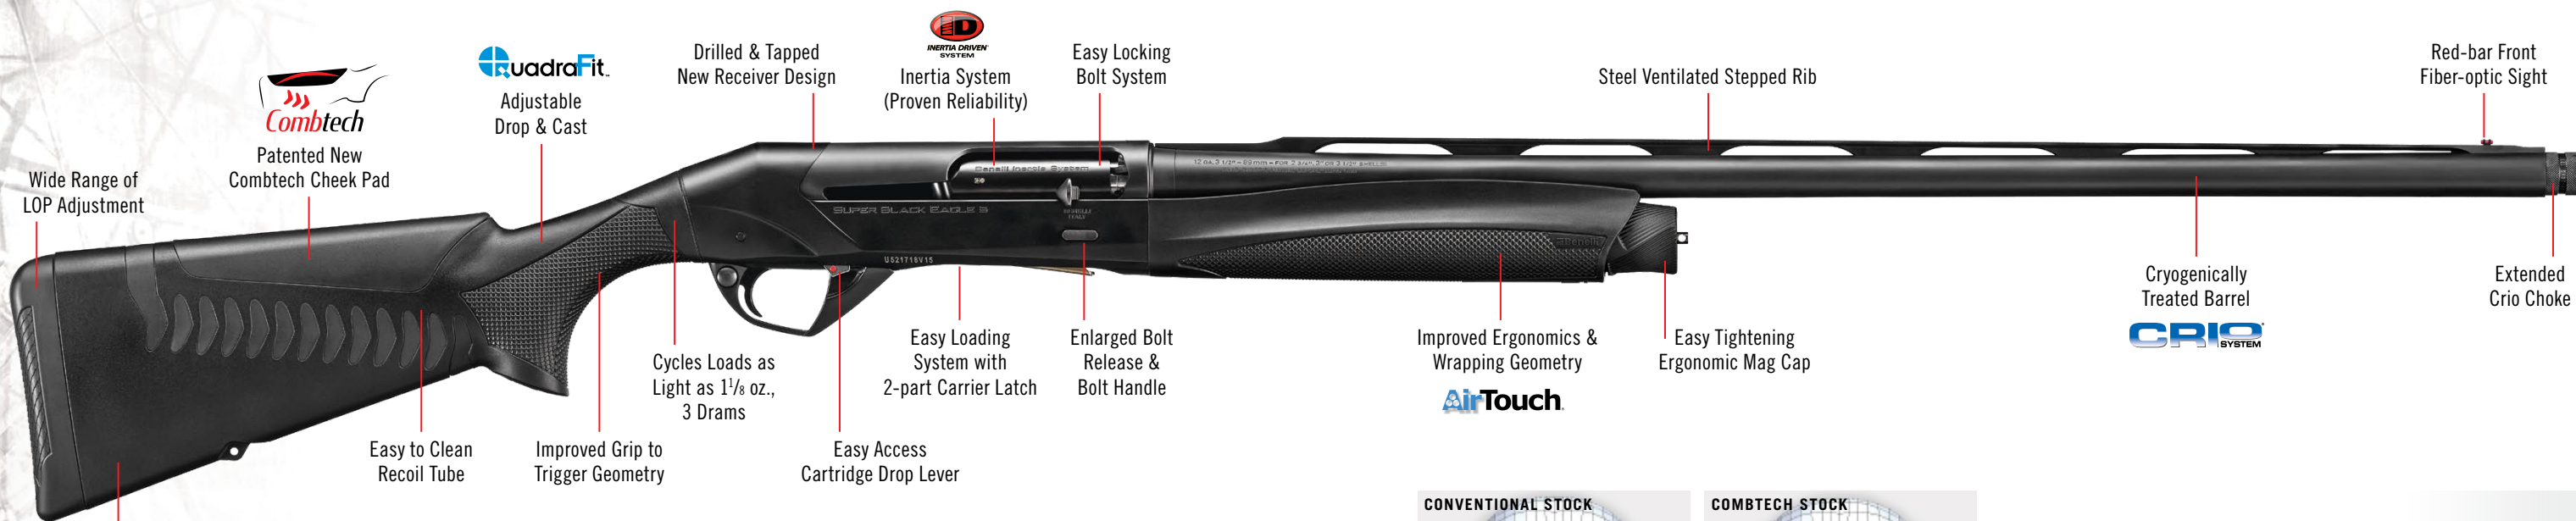

AVAILABLE MODELS:

Super Vinci
Vinci

ComforTech® Plus

ComforTech™ Plus features 12 shock-absorbing dampeners on each side that reduce felt recoil by allowing the stock to absorb greater recoil energy with no moving parts. This system was designed for use in the modular Vinci platform which maximizes Practical Speed Performance (PSP).

AVAILABLE MODELS:

Super Black Eagle II
M2 Field
Cordoba
Super Sport
Super Nova
R1 Rifle

ComforTech®

Benelli's ComforTech™ system revolutionized shooting comfort by reducing felt recoil without adding weight. This system was originally designed for the SBE II platform, but with its success was adapted to other Benelli models.

SUPER BLACK EAGLE 3

- Wide Range of LOP Adjustment
- Patented New Combtech Cheek Pad
- Adjustable Drop & Cast
- Drilled & Tapped New Receiver Design
- Inertia System (Proven Reliability)
- Easy Locking Bolt System
- Steel Ventilated Stepped Rib
- Red-bar Front Fiber-optic Sight
- Cryogenically Treated Barrel
- Extended Crio Choke
- Easy Loading System with 2-part Carrier Latch
- Easy Access Cartridge Drop Lever
- Easy Tightening Ergonomic Mag Cap
- Improved Ergonomics & Wrapping Geometry
- AirTouch
- Enlarged Bolt Release & Bolt Handle
- Cycles Loads as Light as 1 1/8 oz., 3 Drams
- Easy to Clean Recoil Tube
- Improved Grip to Trigger Geometry
- Comfort Tech 3 System Provides Greater Recoil Reduction

Dominate the skies with the new Super Black Eagle 3

SBE 3—the full redesign of our venerable Super Black Eagle platform. With carefully considered insights from our pro-staff and veteran hunters, Benelli design engineers have spent nearly 10 years in development with a focus on three areas of critical importance to the serious waterfowler: Improved ergonomics, intuitive, flawless functionality and an updated design, style and feel for the latest in modern waterfowling reliability that's all about the end game: Absolute superiority in the most unforgiving conditions.