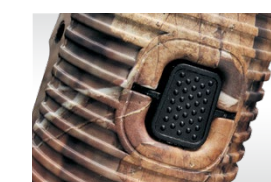

OPTIONAL FEATURES

CHOKE TUBES: Extended chokes for pass shooting (IM), shooting waterfowl over decoys (IC) and for turkey hunting (XF) (12-gauge only).

The button on the underside of the forend activates a shell stop allowing a chambered shell to be removed without releasing rounds from the magazine.