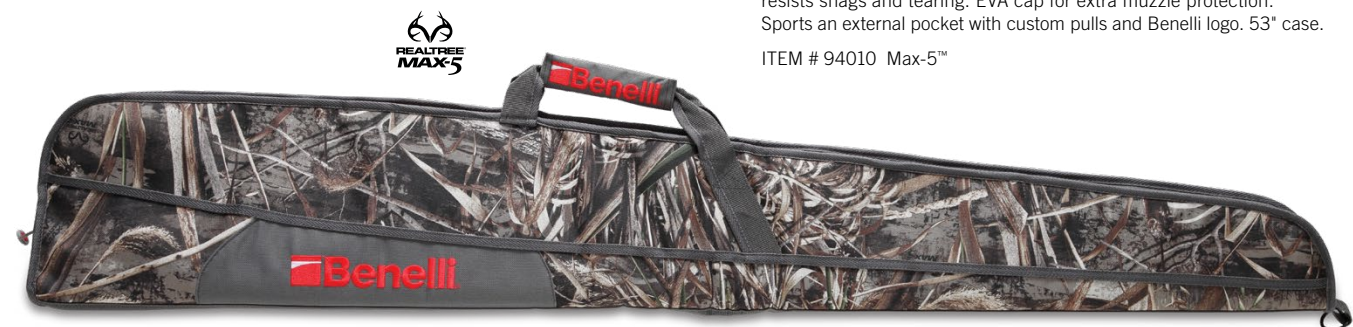

DUCKER GUN CASE

600D PVC-backed fabric with custom-pull, water-resistant zippers to protect your prized Benelli. Snag and tear resistant 600D interior fabric lining. 53" case.

ITEM # 94000 Max-5™