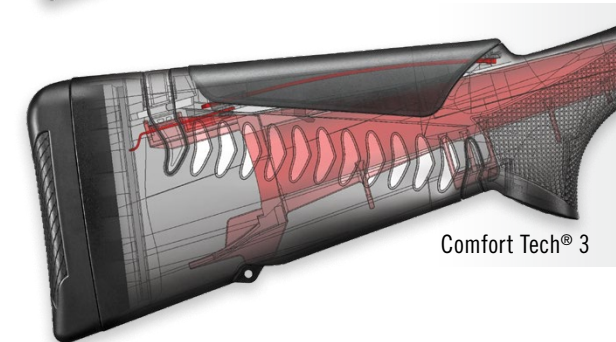

UNTREATED
Irregular and uneven shot pattern.

CRYOGENICALLY TREATED
Denser and more uniform shot pattern.

The Crio® System combines a barrel frozen to -300° F with a specially designed longer choke tube that is also cryogenically treated. The result is a denser, more uniform shot pattern with more pellets on target.

AVAILABLE MODELS:

Ethos R1 Pro
828U SBE 3 Wood

Progressive Comfort

Designed specifically for wood stocks, the Progressive Comfort recoil reduction system is an unobtrusive, lightweight, and simple system. The system is able to self adjust for maximum recoil reduction depending on load because it has three sets of interlocking leaves, or fingers with different levels of elasticity. This system was designed to fit out of sight inside a wooden stock to better maintain a traditional look.

AVAILABLE MODELS:

Super Black Eagle 3

Comfort Tech® 3

ComforTech™ was the first of its kind. By splitting the stock diagonally and utilizing shock absorbing chevrons the entire stock was essentially turned into a recoil pad. This chevron system, now 13 years old, is still the most efficient design possible and was the basis for the SBE 3 stock. The chevron size and location has been optimized on ComforTech 3. Further, Benelli engineers have developed a new cheek comb pad called Combtch which greatly reduces facial impact and vibrations.