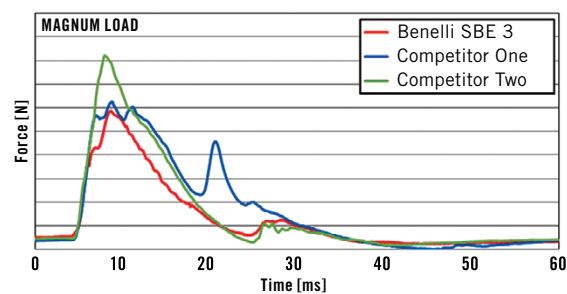

The inside of the Comfort Tech 3 stock has been redesigned as well. This new rigid stock mounting system reduces rotational and lateral movement while still retaining recoil reduction properties.