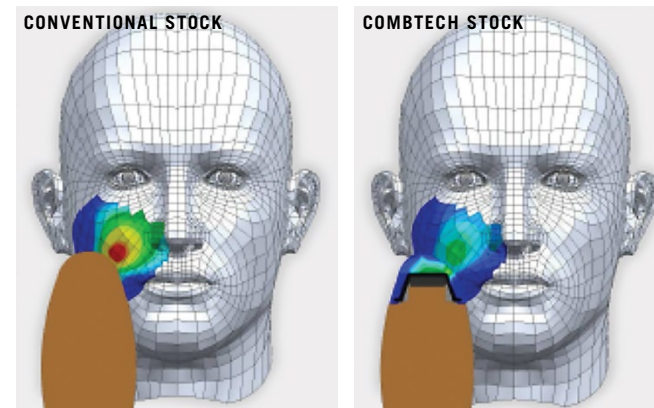

When considering total recoil, the vibrations or impact to the face is often overlooked. Benelli realized that improvements could be made to the stock comb to reduce facial impact and developed the Combtech system. Combtech is simple, but highly effective in reducing force transferred to the cheek area. The result: a softer shooting gun that allows you to shoot better.