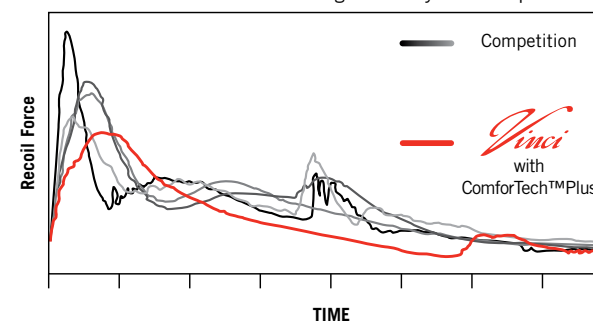

QUADRAFIT™ BUTTSTOCK MODULE: The polymer QuadraFit™ Buttstock Module with ComforTech® Plus connects directly to the receiver by a simple turn-and-lock, steel-to-steel attachment. This allows a quick assembly and disassembly. Vinci's QuadraFit™ Buttstock Module customizing system allows easy adjustment of drop, cast, comb height and length-of-pull in a matter of minutes.

RECOIL MEASUREMENT
Federal 2¾" 1¼ oz. High Velocity / 1500 fps

Benelli engineers developed specialized machinery to measure and graph recoil. Here a Vinci is plotted along with 4 Competitors. A dramatic reduction with ComforTech® Plus can be seen in all three peaks of recoil—firing, bolt cocking the hammer and the end of bolt travel.