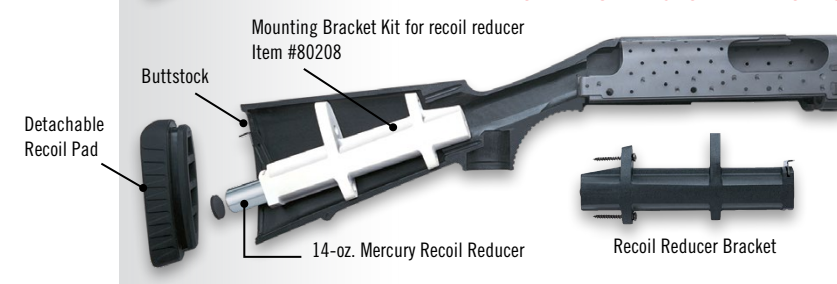

Nova Pump

NOVA PUMP – 12-GA, 3½" ITEM # 20072 Realtree® APG™

NOVA PUMP – 12-GA, 3½" ITEM # 20071 Realtree® Max-5™

NOVA PUMP COMPACT – 20-GA, 3" ITEM # 20036 Black synthetic

NOVA PUMP'S ONE-PIECE SKELETON FRAME