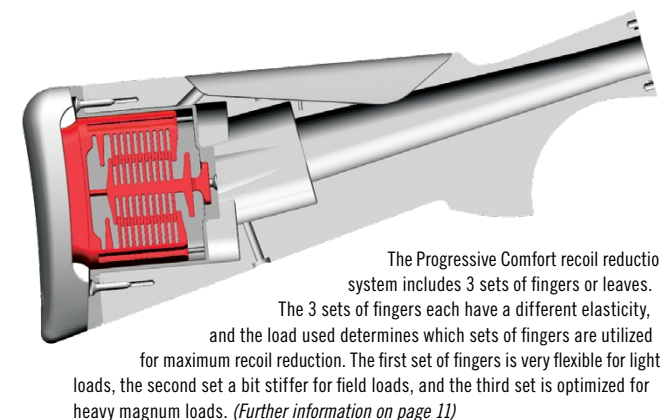

ETHOS

28-GAUGE MAGNUM LOAD ENERGY COMPARISON

The Progressive Comfort recoil reduction system includes 3 sets of fingers or leaves. The 3 sets of fingers each have a different elasticity, and the load used determines which sets of fingers are utilized for maximum recoil reduction. The first set of fingers is very flexible for light loads, the second set a bit stiffer for field loads, and the third set is optimized for heavy magnum loads. (Further information on page 11)