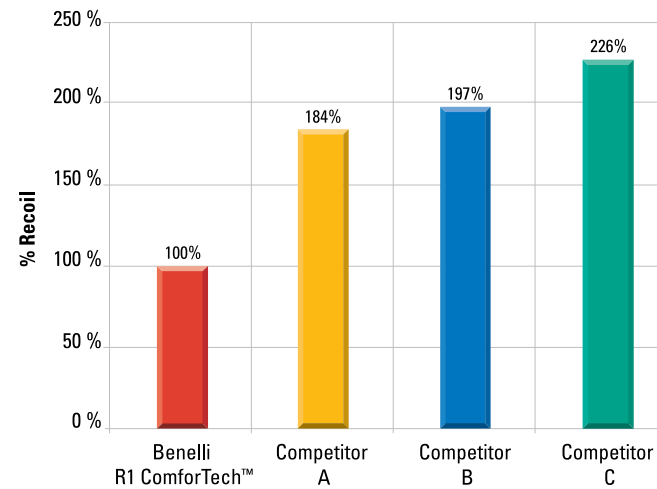

SEMI-AUTOMATIC RIFLE RECOIL COMPARISON

Benelli's R1 ComforTech® Rifle incorporates technology that significantly reduces recoil. In comparison tests one of the competitor's guns kicked twice as much as the R1 ComforTech®. Imagine a .300 Winchester Magnum that feels like you're shooting a light .270.

R1 RIFLE

ITEM NUMBER	BARREL LENGTH	STOCK	MAGAZINE CAPACITY	OVERALL LENGTH	AVERAGE WEIGHT	MSRP
R1 PRO RIFLE WITH PROGRESSIVE COMFORT .30-06 SPRINGFIELD						
11776	22"	AA-Grade walnut	4+1	44"	7.2 lbs.	$1469
R1 RIFLE .30-06 SPRINGFIELD						
11770	22"	AA-Grade walnut	4+1	44"	7.2 lbs.	$1019
11771	22"	Black synthetic	4+1	44"	7.1 lbs.	$1129
11774	22"	Realtree® APG™	4+1	44"	7.1 lbs.	$1249
R1 RIFLE .300 WIN MAG						
11772	24"	Black synthetic	3+1	46"	7.3 lbs.	$1129
11775	24"	Realtree® APG™	3+1	46"	7.3 lbs.	$1249
R1 RIFLE .338 WIN MAG						
11773	24"	Black synthetic	3+1	46"	7.3 lbs.	$1129

COMMON SPECIFICATIONS: Type of Sights: Receiver is drilled and tapped for scope mount. Picatinny rail included with all models. Open sights available for purchase (standard on R1 Pro). Length of Pull: 14" Drop at heel: 1 1/4" Drop at Comb: 1 1/4" Comb: Raised comb included. ◊ With GripTight® coating

R1 STANDARD FEATURES

FINISHES: Realtree® APG™, GripTight® over Black synthetic, and AA-Grade satin walnut.
BARRELS: CRIO® treated barrels. **SHIM KIT:** For adjustment of drop and cast.
DRILLED & TAPPED: All R1 receivers are drilled and tapped for scope mounting and come equipped with a Picatinny rail (R1 Pro does not include Picatinny rail).

OPTIONAL FEATURES

RECOIL PADS: Three options to customize length-of-pull to 13 3/8", 14" or 14 3/8".
RAISED COMB PADS: Extra-high comb pads for scoped rifle (ComforTech® only).
SIGHTS: Open adjustable rear blade and front fiber optic (standard on R1 Pro).