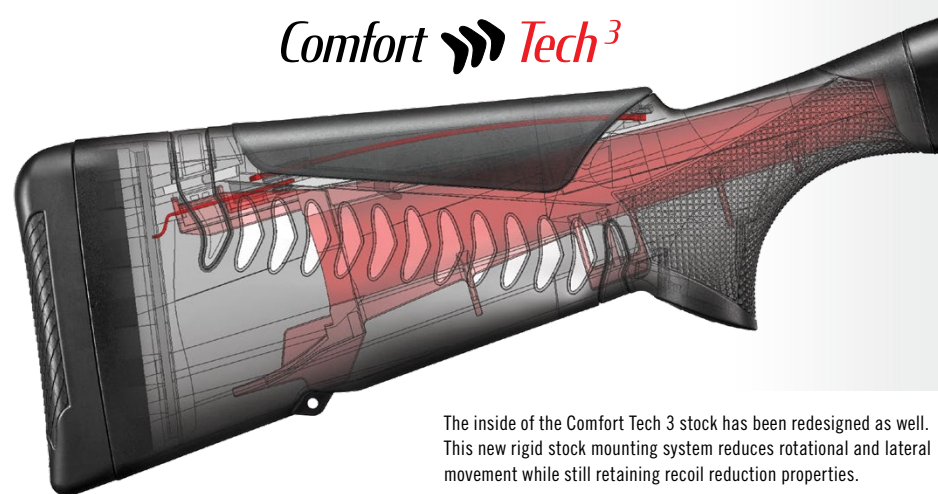

AVAILABLE MODELS:

Super Black Eagle II
M2 Field
Cordoba
Super Sport
Super Nova
R1 Rifle

ComforTech®

Benelli's ComforTech™ system revolutionized shooting comfort by reducing felt recoil without adding weight. This system was originally designed for the SBE II platform, but with its success was adapted to other Benelli models.

SUPER BLACK EAGLE 3

- Wide Range of LOP Adjustment
- Patented New Combtech Cheek Pad
- Adjustable Drop & Cast
- Drilled & Tapped New Receiver Design
- Inertia System (Proven Reliability)
- Easy Locking Bolt System
- Steel Ventilated Stepped Rib
- Red-bar Front Fiber-optic Sight
- Cryogenically Treated Barrel
- Extended Crio Choke
- Easy Loading System with 2-part Carrier Latch
- Easy Access Cartridge Drop Lever
- Easy Tightening Ergonomic Mag Cap
- Improved Ergonomics & Wrapping Geometry
- AirTouch
- Enlarged Bolt Release & Bolt Handle
- Cycles Loads as Light as 1 1/8 oz., 3 Drams
- Easy to Clean Recoil Tube
- Improved Grip to Trigger Geometry
- Comfort Tech 3 System Provides Greater Recoil Reduction

Dominate the skies with the new Super Black Eagle 3

SBE 3—the full redesign of our venerable Super Black Eagle platform. With carefully considered insights from our pro-staff and veteran hunters, Benelli design engineers have spent nearly 10 years in development with a focus on three areas of critical importance to the serious waterfowler: Improved ergonomics, intuitive, flawless functionality and an updated design, style and feel for the latest in modern waterfowling reliability that's all about the end game: Absolute superiority in the most unforgiving conditions.