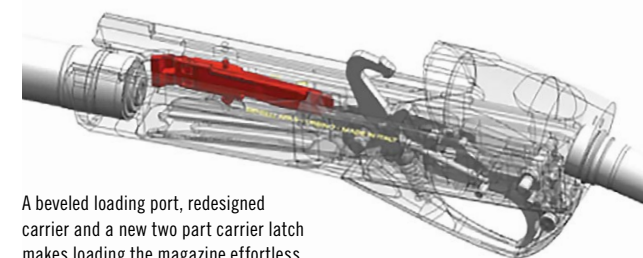

A beveled loading port, redesigned carrier and a new two part carrier latch makes loading the magazine effortless.

ALL NEW 28-GAUGE, 3-INCH MAGNUM LOAD

This cartridge gives you the same velocity as a standard 2 3/4" 28-Ga. load but with 1/4 oz. more shot. Which translates into a 25% increase in knockdown power and 20% more pellets on target at 35 yards giving you that extra edge for late season birds. With the Progressive Comfort system of the Ethos soaking up any additional recoil you get all the ballistic advantage of a 20-Ga. in an easier handling 28-Ga. package.