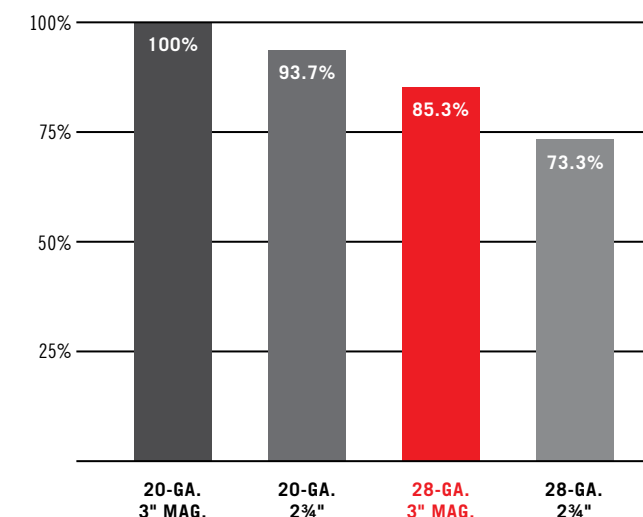

ETHOS – 20-GA, 3"
ITEM # 10472 AA-Grade satin walnut

ETHOS

28-GAUGE MAGNUM LOAD ENERGY COMPARISON

The Progressive Comfort recoil reduction system includes 3 sets of fingers or leaves. The 3 sets of fingers each have a different elasticity, and the load used determines which sets of fingers are utilized for maximum recoil reduction. The first set of fingers is very flexible for light loads, the second set a bit stiffer for field loads, and the third set is optimized for heavy magnum loads. (Further information on page 11)