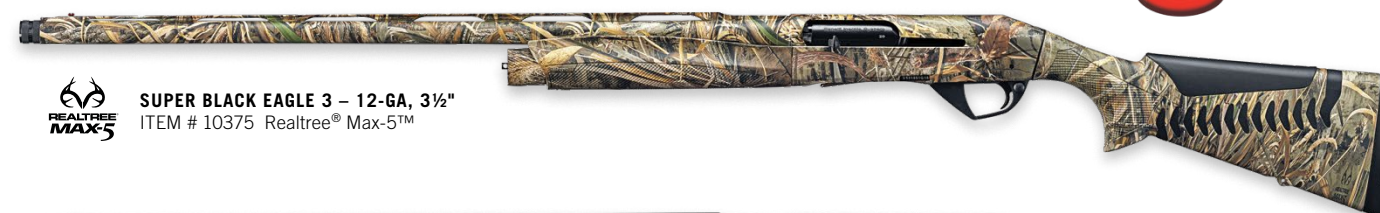

Super Black Eagle 3

Dominate the Skies

GORE™
OPTIFADE™

SUPER BLACK EAGLE 3 – 12-GA, 3½"
ITEM # 10361 GORE™ OPTIFADE™
Waterfowl Timber

Comfort **Tech³**

Launched in 1991, the Super Black Eagle quickly reset reliability expectations for semi-auto shotguns. Today in 2017, with the third generation of the SBE, this legendary reliability has been carried forward and combined with modern technology and improved ergonomics.

Note the larger bolt handle. Both that, the enlarged bolt release and over-sized safety have been redesigned to make operation easier with cold or gloved hands.

Our redesigned triangular mag cap has more pronounced edges, allowing for excellent grip and leverage when tightening or loosening in wet, cold conditions.

Super Black Eagle 3 **LH** LEFT HAND

SUPER BLACK EAGLE 3 – 12-GA, 3½"
ITEM # 10375 Realtree® Max-5™

SUPER BLACK EAGLE 3 – 12-GA, 3½"
ITEM # 10371 Black synthetic

SUPER BLACK EAGLE 3 – LEFT-HAND

ITEM NUMBER	BARREL LENGTH	STOCK	OVERALL LENGTH	AVERAGE WEIGHT	MSRP
SUPER BLACK EAGLE 3 12-GAUGE 2¾", 3" AND 3½" †					
NEW 10371	28"	Black synthetic	49.6"	7.0 lbs.	\$1899
NEW 10370	26"	Black synthetic	47.75"	6.9 lbs.	\$1899
NEW 10375	28"	Realtree® Max-5™	49.6"	7.0 lbs.	\$1999