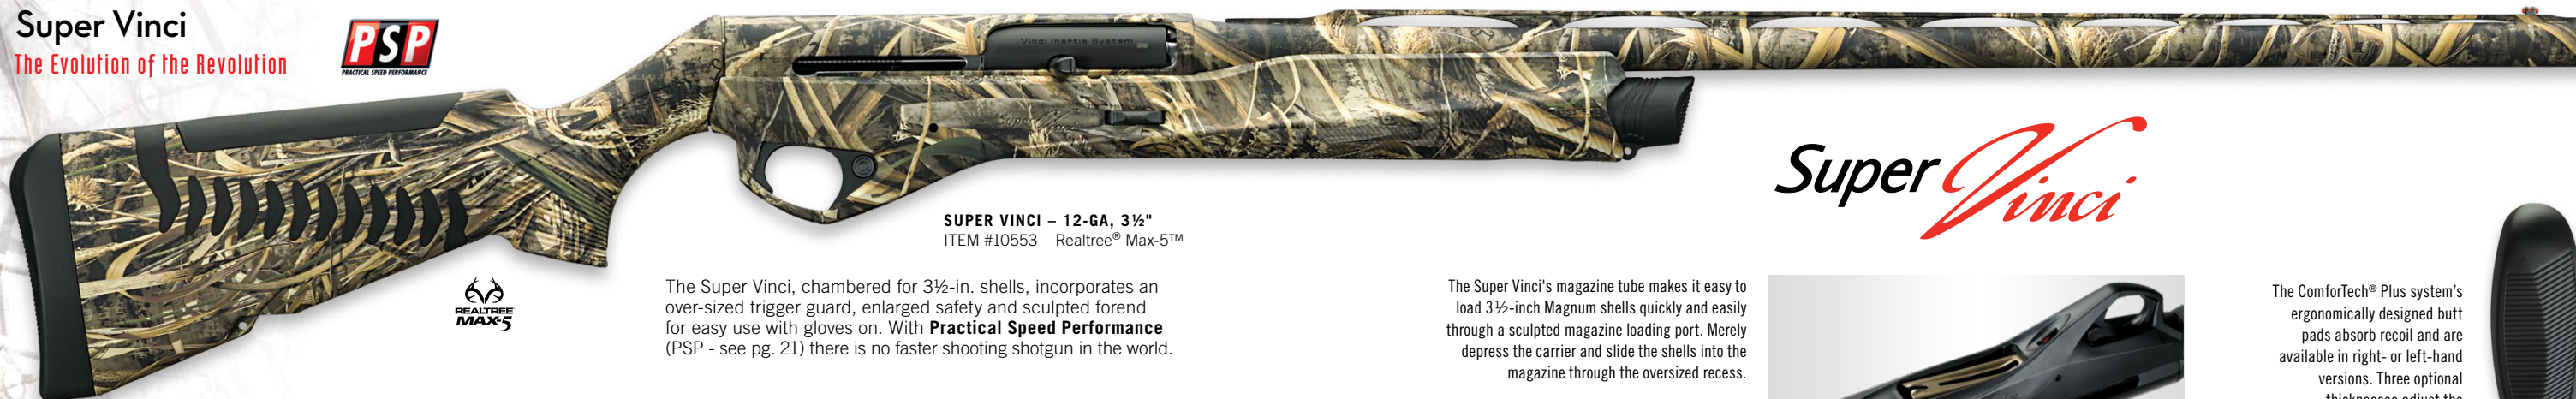

Super Vinci The Evolution of the Revolution

SUPER VINCI – 12-GA, 3½"
ITEM #10553 Realtree® Max-5™

The Super Vinci, chambered for 3½-in. shells, incorporates an over-sized trigger guard, enlarged safety and sculpted forend for easy use with gloves on. With **Practical Speed Performance** (PSP - see pg. 21) there is no faster shooting shotgun in the world.

The Super Vinci's magazine tube makes it easy to load 3½-inch Magnum shells quickly and easily through a sculpted magazine loading port. Merely depress the carrier and slide the shells into the magazine through the oversized recess.

Super Vinci