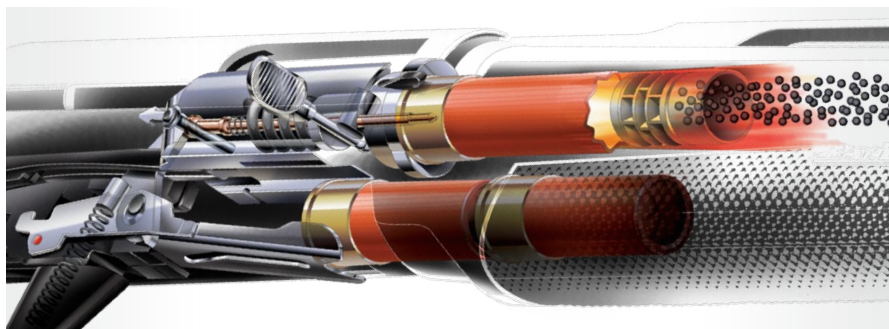

CRIO SYSTEM

Benelli's Crio System technology.

Cryogenic physics has revealed that when steel is taken to temperatures of -300° F it is changed at the molecular level. When a Benelli barrel is cryogenically treated, all of the stresses caused by hammer forging are relieved and the surface of the bore takes on a more even-grained, slicker surface that offers less resistance to wads and shot charges. With a smoother and more uniform surface, Benelli Crio® Barrels not only pattern better, they stay cleaner longer.

Crio® Chokes are the second part of the Benelli Crio® System. Extra long choke tubes, with a more gradual constriction, coupled with the slick surface created by the cryogenic treatment, put more pellets on target and yield denser, more uniform shot patterns.