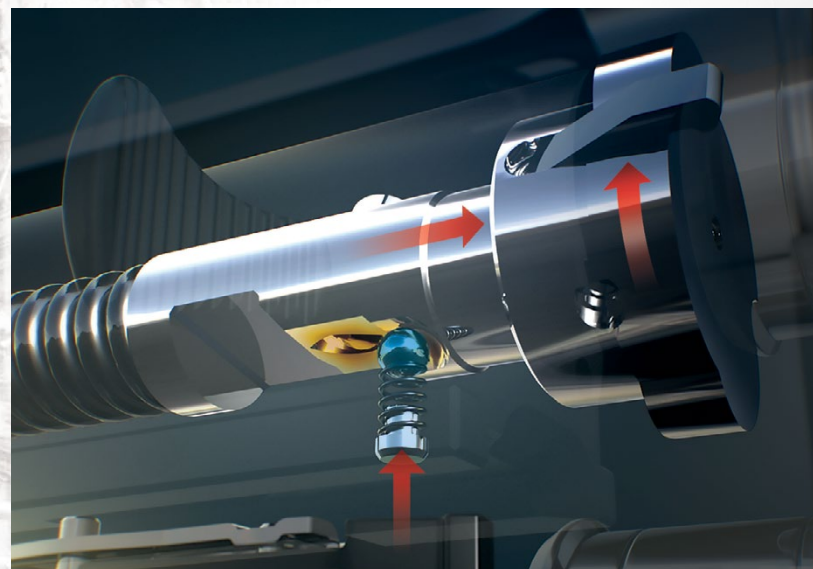

SUPER BLACK EAGLE 3

Inertia Driven System

The hallmark of Benelli strength and reliability, our clean-burning Inertia Driven System never requires adjusting, cycles consistently in conditions that border on the unfair and easily handles everything from light field loads to 3½" magnums.

From a cleanliness and speed perspective, gas systems simply cannot compete—whereas Inertia-Driven Benelli shotguns are known to fire 500,000+ rounds and still function without flaw.