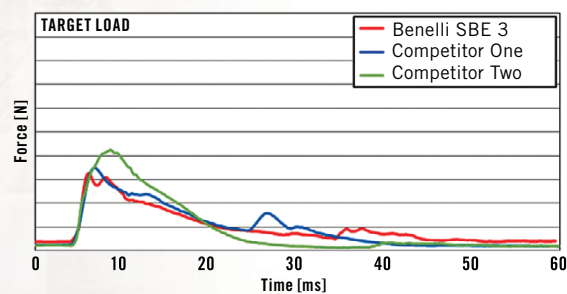

Comfort Tech 3 advancements focus on recoil reduction in both the shoulder and equally important, the face (as seen in the facial recoil mapping illustrations on page 5).