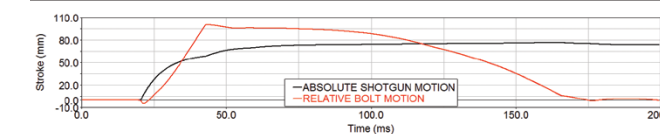

The updated Inertia Driven system improves the cycling speed, reliability and the ability to cycle the lightest loads.

The ETHOS, an elegant semiautomatic shotgun, is the culmination of Benelli's latest innovations, refinements and design superiority, all centered around the core—Inertia Driven® System. The ETHOS is built on a new platform that combines form and function for improved ergonomics, the ability to cycle the lightest loads, even 1/8 ounce (12-Ga.), and a patented recoil system to provide greater recoil reduction.

STANDARD FEATURES

- **CHOKE TUBES:** C, IC, M, IM, F Crio® choke tubes and wrench.
- **FINISH:** AA-Grade satin walnut.
- **RECEIVER:** Engraved nickel-plated, or anodized (12-Ga. only).
- **SHIM KIT:** For adjustment of drop and cast.
- **HARD CASE:** Custom fitted hard case to protect in transport.

OPTIONAL FEATURES

- **CHOKE TUBES:** Extended chrome Crio® choke tubes C, IC, M, IM, F.

ETHOS

ITEM NUMBER	BARREL LENGTH	STOCK	OVERALL LENGTH	AVERAGE WEIGHT	MSRP
ETHOS 12-GAUGE 2 3/4" AND 3" – ANODIZED RECEIVER					
10451	26"	AA-Grade satin walnut	47.5"	6.6 lbs.	$1999
10452	28"	AA-Grade satin walnut	49.5"	6.7 lbs.	$1999
ETHOS 12-GAUGE 2 3/4" AND 3" – ENGRAVED NICKEL-PLATED RECEIVER					
10461	26"	AA-Grade satin walnut	47.5"	6.6 lbs.	$2099
10462	28"	AA-Grade satin walnut	49.5"	6.7 lbs.	$2099
ETHOS 20-GAUGE 2 3/4" AND 3" – ENGRAVED NICKEL-PLATED RECEIVER					
10471	26"	AA-Grade satin walnut	47.5"	5.6 lbs.	$2199
10472	28"	AA-Grade satin walnut	49.5"	5.7 lbs.	$2199
ETHOS 28-GAUGE 2 3/4" AND 3" – ENGRAVED NICKEL-PLATED RECEIVER					
10480	26"	AA-Grade satin walnut	47"	5.5 lbs.	$2199

COMMON SPECIFICATIONS: **Magazine Capacity:** 4+1 (2+1 28-Ga.) **Crio® Chokes:** C, IC, M, IM, F **Type of Sights:** Interchangeable fiber-optic front sight with red, green and yellow inserts **Length of Pull:** 14 1/8" **Drop at heel:** 2 1/2" **Drop at Comb:** 1 1/2" Minimum recommended load: 1/8 oz loads, 3/4 oz 28-Ga. *28-Ga. does not have interchangeable sights.