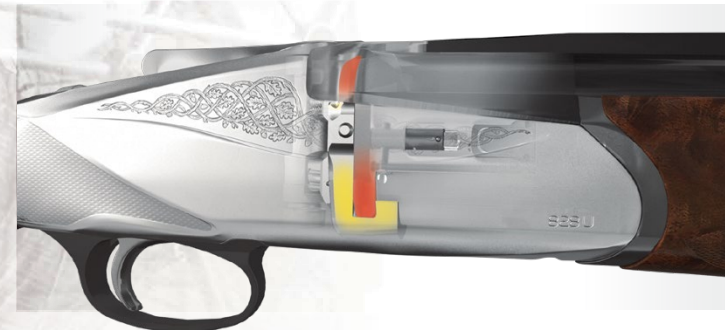

828 U

A shotgun not built on past inspiration, but on imagination.

The first O/U born not of heritage, but of inspiration and innovation.

Steel locking system.

Benelli's patented Steel Locking System, eliminates wear and tear on the receiver and hinge that cause traditional O/U's to fail. By incorporating this locking system into an aluminum receiver we have created a stronger, safer, lighter O/U that maintains perfect balance at under 6.5 pounds.