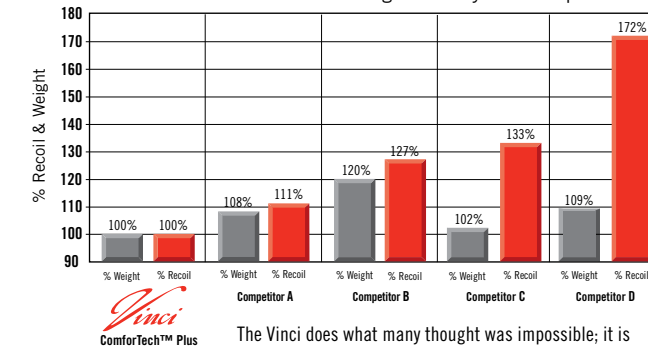

RECOIL & WEIGHT COMPARISON
Federal 2¾" 1¼ oz. High Velocity / 1500 fps

The Vinci does what many thought was impossible; it is both the lightest gun in its class and the softest-kicking. Imagine how fresh you'll be at the end of a long hunting day with that combination!