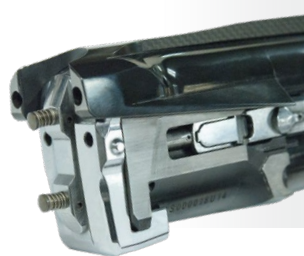

SPECIFICATIONS AND PRICES
SUBJECT TO CHANGE WITHOUT NOTICE.

Each Super Black Eagle 3 comes complete with two of our renowned Crio extended chokes (one pre-installed), three flush-mount Crio chokes, a shim kit plus a choke wrench for fast adjustments in the field. The included choke case fits neatly into the custom fitted hard case.

828 U

A shotgun not built on past inspiration, but on imagination.

The first O/U born not of heritage, but of inspiration and innovation.

Steel locking system.

Benelli's patented Steel Locking System, eliminates wear and tear on the receiver and hinge that cause traditional O/U's to fail. By incorporating this locking system into an aluminum receiver we have created a stronger, safer, lighter O/U that maintains perfect balance at under 6.5 pounds.

Opening lever.

The 828U strikers reset when the top lever is unlocked instead of by opening the barrels as traditional O/U's—creating a smoother, more consistent opening action. Left-hand models now available, which include a left-handed opening lever.

Steel locking plate.

At the heart of Benelli's Steel Locking System is a solid steel breech block that locks directly to the rear of the barrel, keeping all pressure from the shot shell contained inside—preventing its transfer to the receiver and hinge pins.