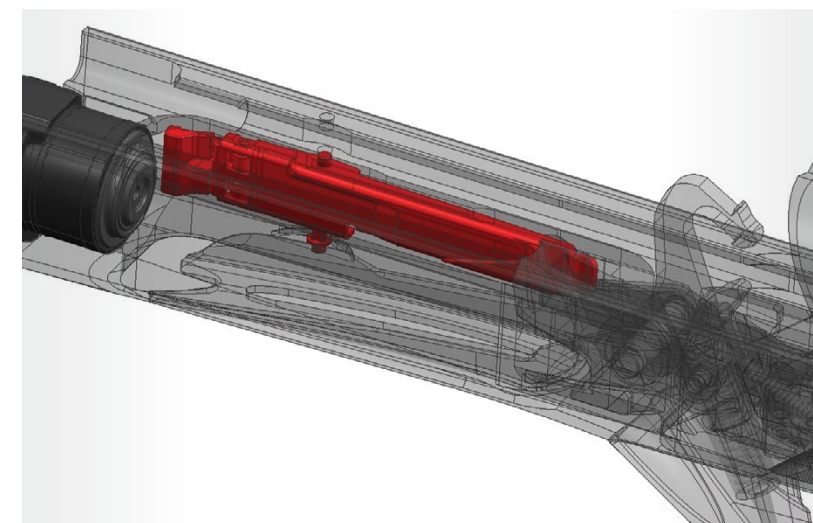

SIMPLE — Inertia Driven® is simple with only three primary parts: the bolt body, the inertia spring and the rotating bolt head. Simple is better.

FASTER — With a greatly reduced mass of parts, Inertia Driven® is faster.

Quicker & Easier Operation

A larger bolt release and safety along with an outward angled drop lever make the SBE 3 quicker and easier to operate—even with gloved hands.

Easy Loading System

A beveled loading port, redesigned carrier and a new two-piece carrier latch have all been incorporated into the new Super Black Eagle 3 to make loading the magazine effortless.

During loading, only the front section of the Easy Loading System's two-piece carrier latch actually moves, allowing shells to slide up easily with virtually zero tension or possibility of jamming. ▶

Grooves in the loading port help you guide shells in without having to take your eyes off incoming birds. The new, beveled loading port also features a wider design to help funnel shells toward the magazine, a must for gloved hunters. ▶